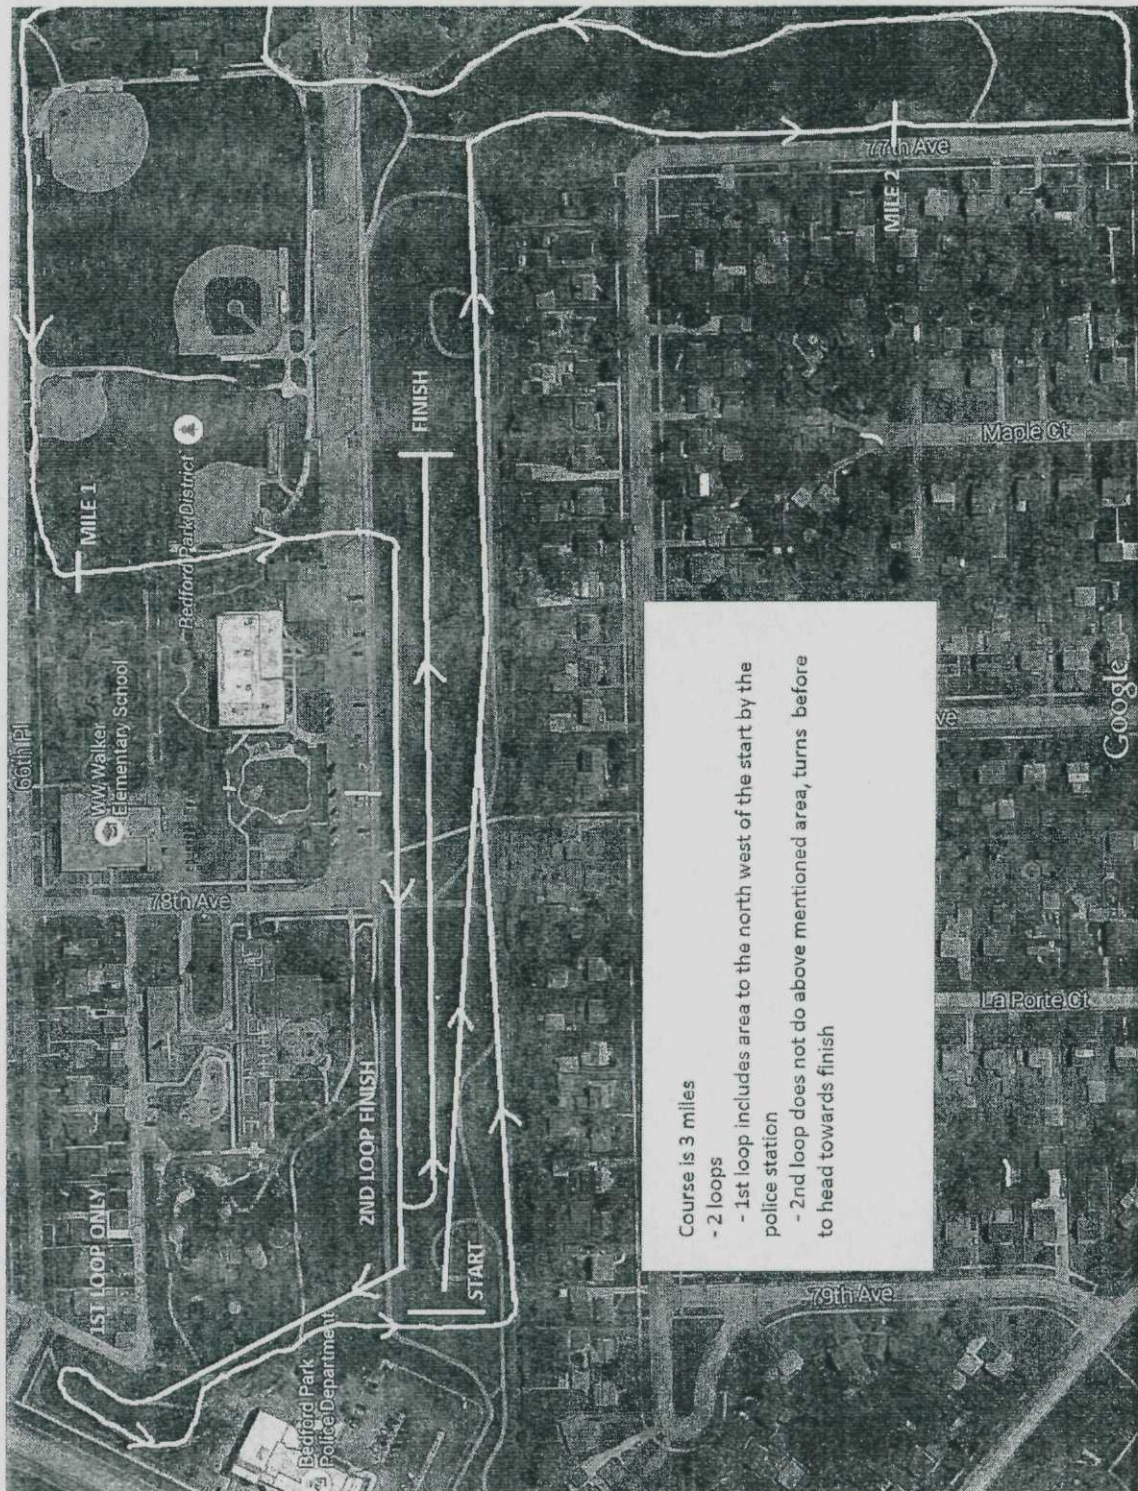

Argo Cross Country Dave Brady Invite

All levels Varsity, Fresh/Soph and Open races 3.0 miles

Course is 3 miles
- 2 loops
- 1st loop includes area to the north west of the start by the police station
- 2nd loop does not do above mentioned area, turns before to head towards finish