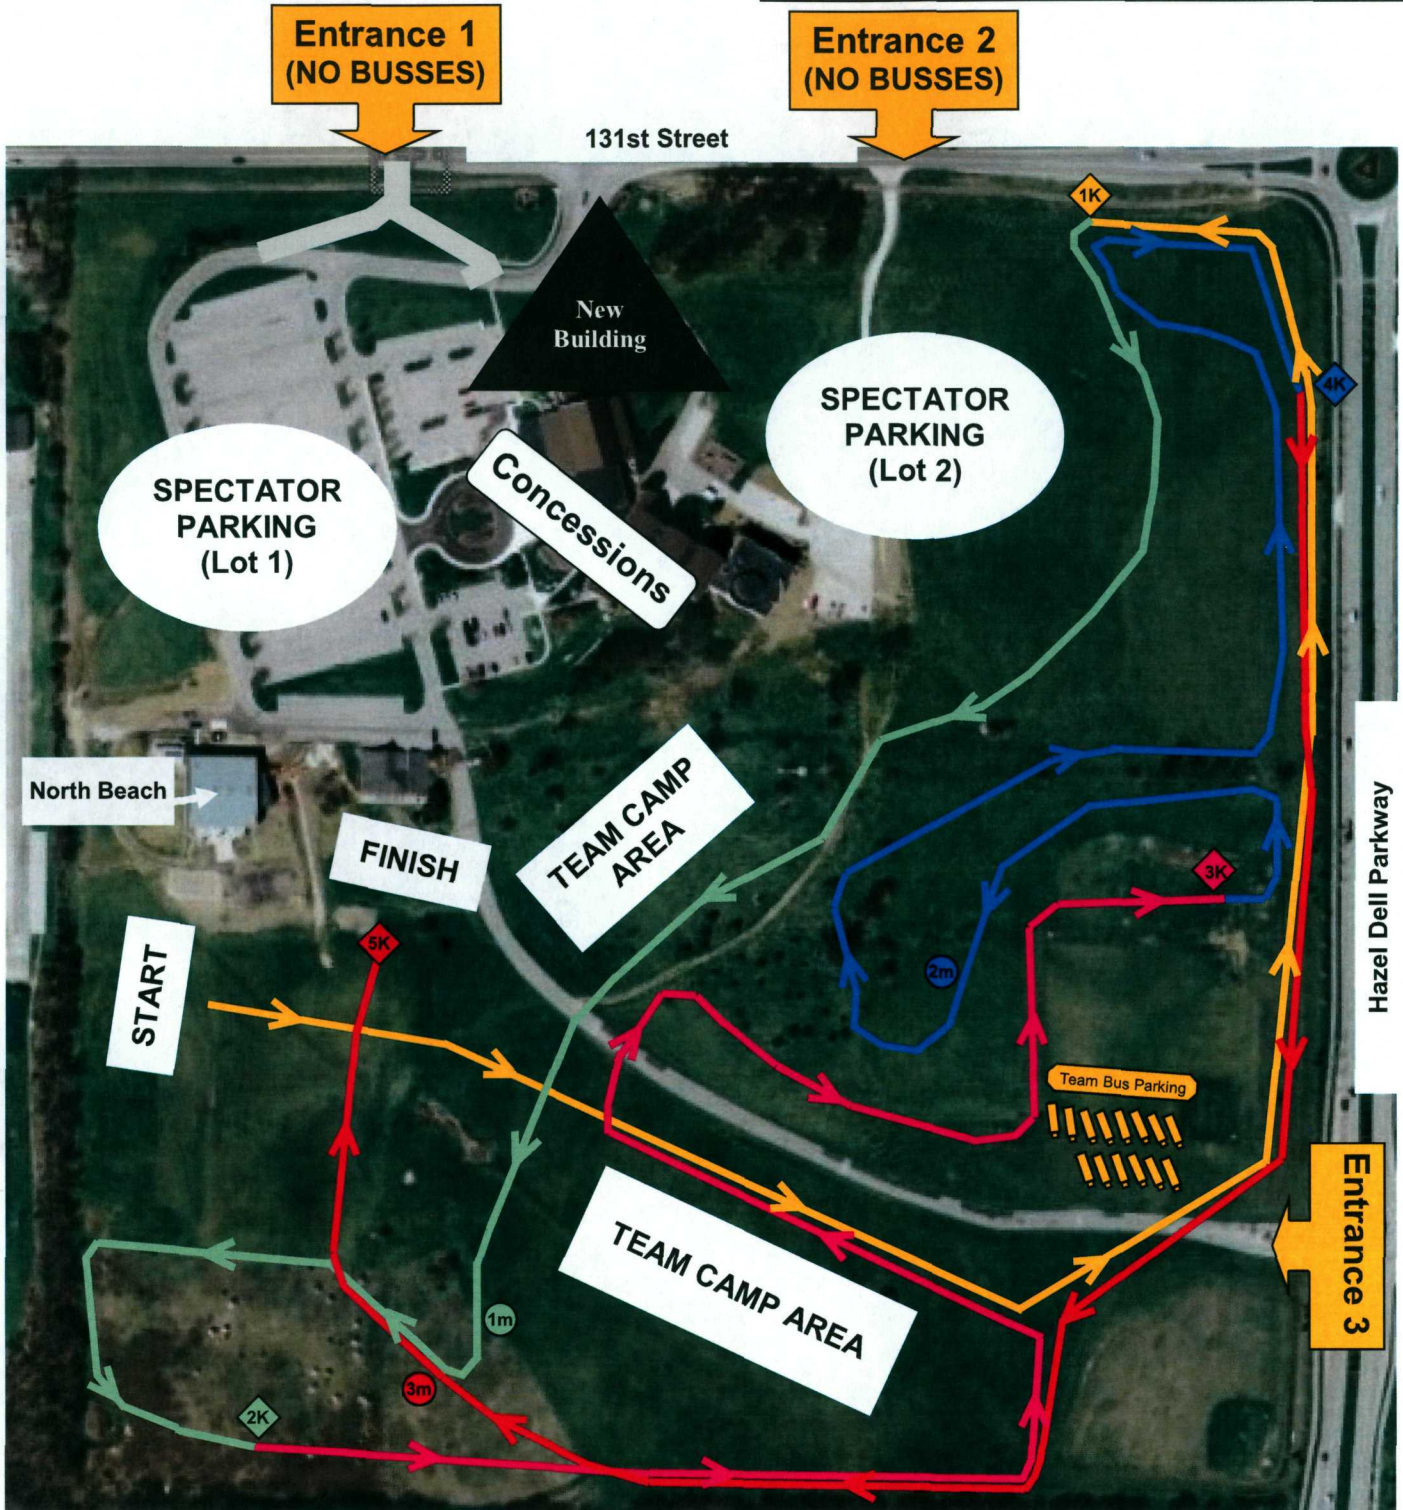

FlashRock 5K Map

At Northview Church
12900 Hazel Dell Parkway
Carmel, IN 46033
www.northviewchurch.us

			1 mile marker
			2 mile marker
			3 mile marker

♦ Entrance 3 will be closed to thru traffic 1 hour before and 30 minutes following the Meet times, except for Team Bus drop off and pick up.

♦ In the event the grass becomes too soft for team bus parking, busses may be directed to park in the south end of the spectator parking lot #1. All busses must use entrance #3.