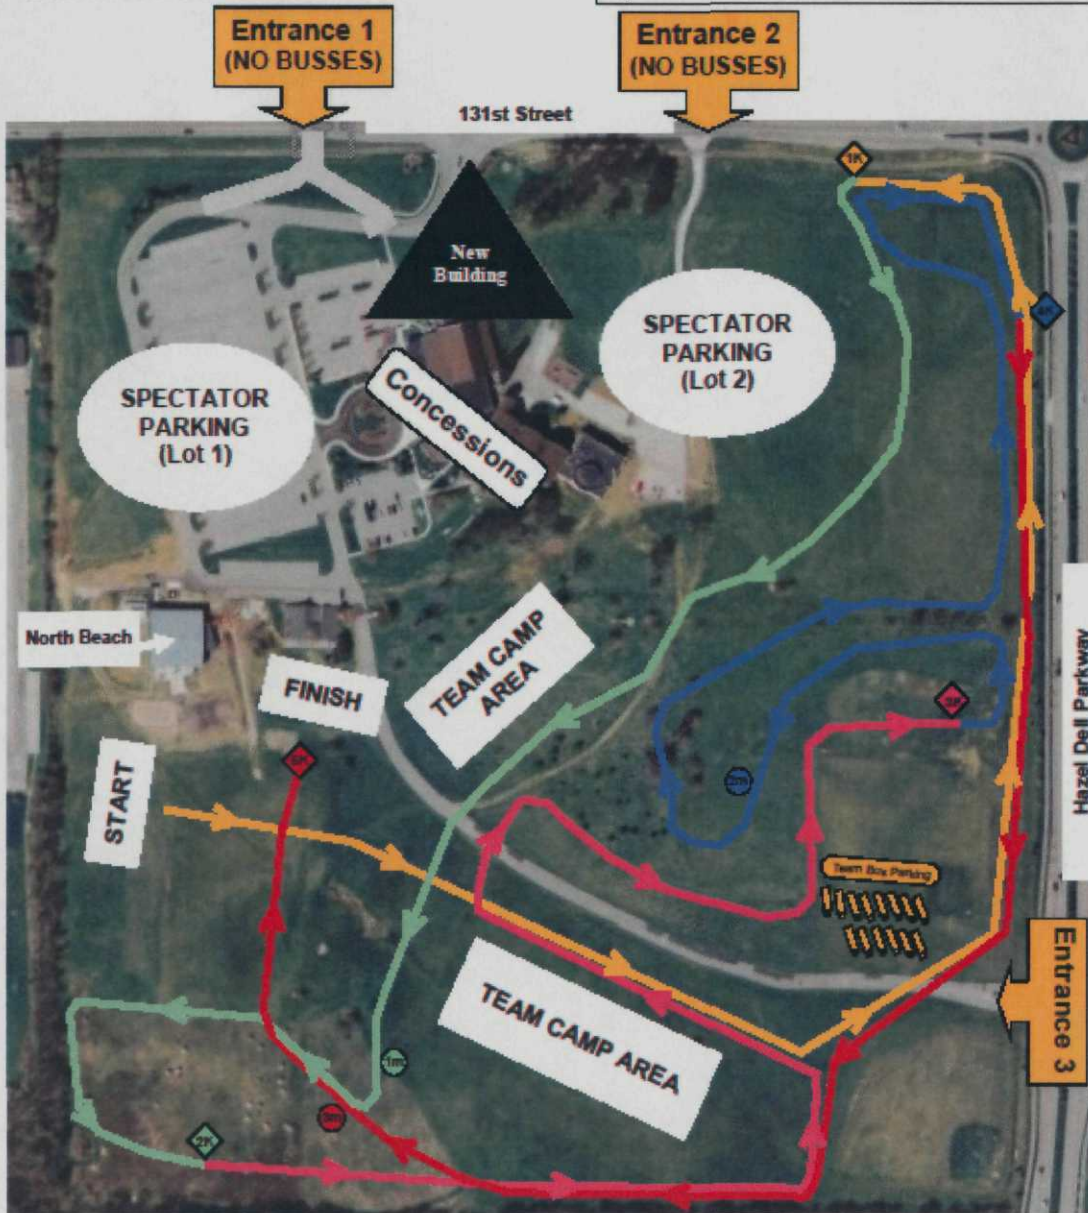

FLASHROCK INFO:

FlashRock 5K Map

At Northview Church
12900 Hazel Dell Parkway
Carmel, IN 46033
www.northviewchurch.us

*Entrance 3 will be closed to thru traffic 1 hour before and 30 minutes following the Meet times, except for Team Bus drop off and pick up.

*In the event the grass becomes too soft for team bus parking, busses may be directed to park in the south end of the spectator parking lot #1. All busses must use entrance #3.