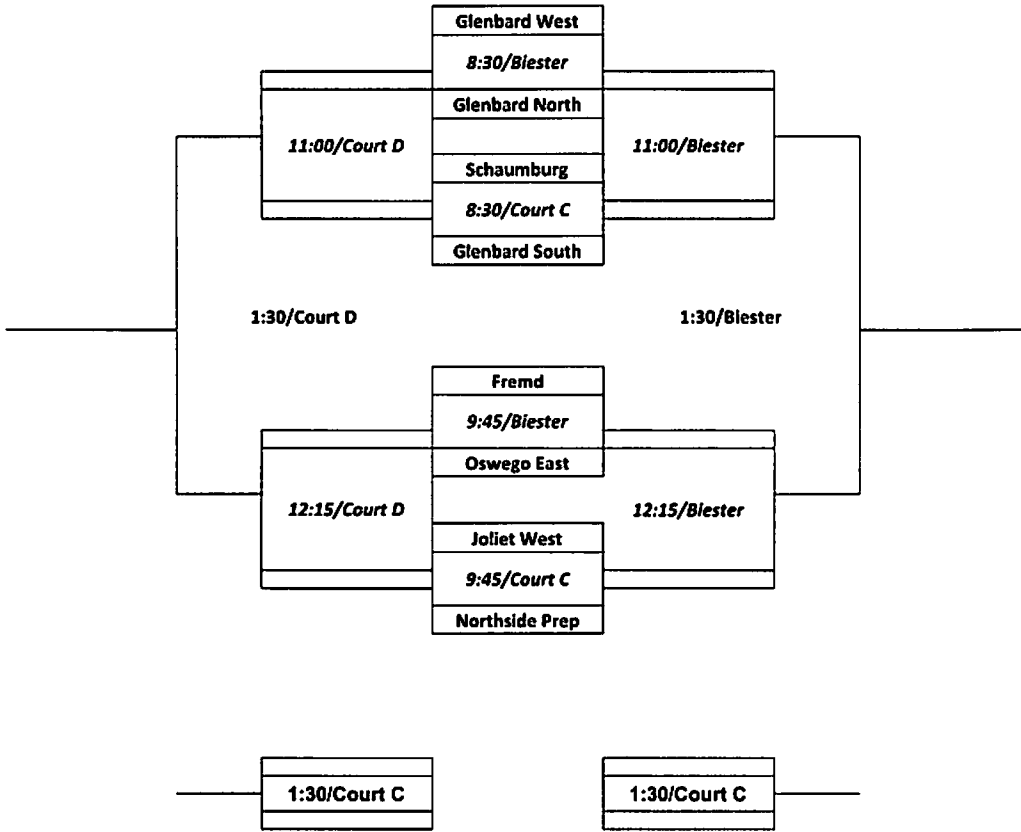

GLENBARD WEST INVITATIONAL 2017 GOLD DIVISION