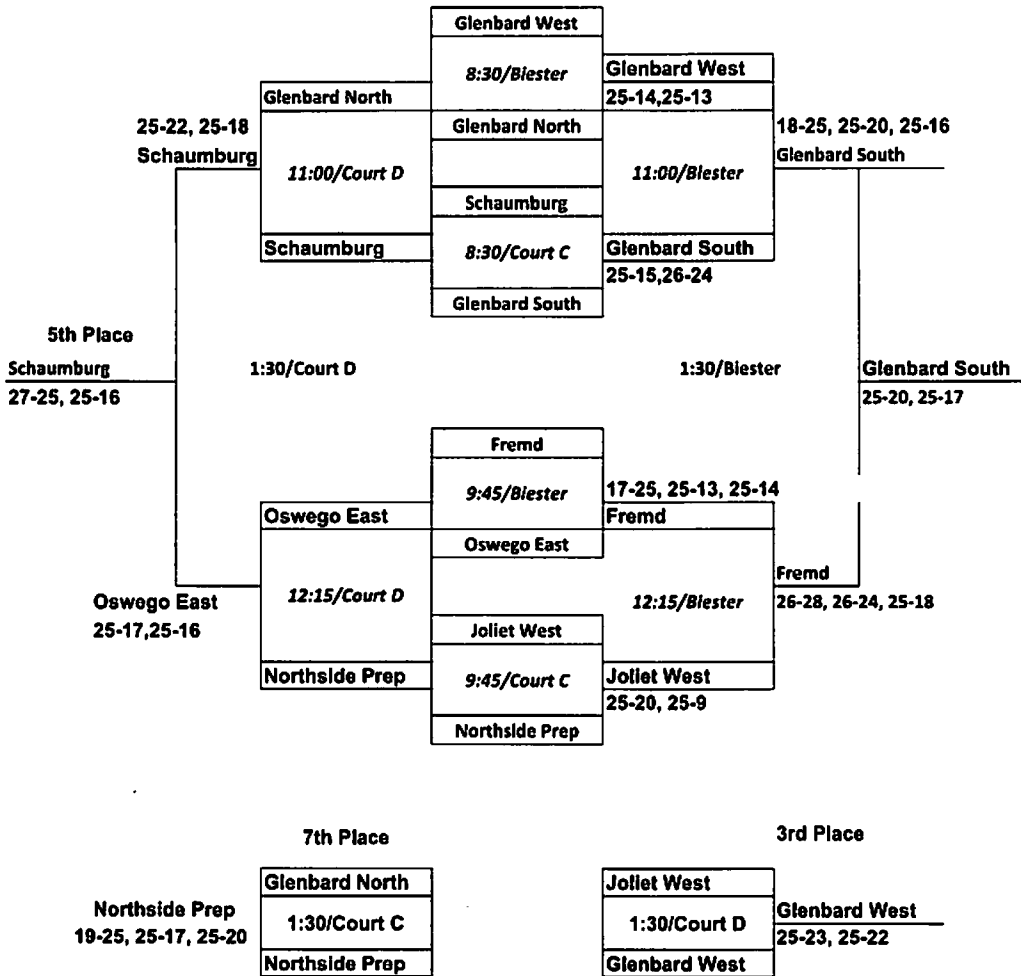

GLENBARD WEST INVITATIONAL 2017 GOLD DIVISION

SATURDAY ROUND ROBIN

Streamwood 13,15-Lake Park 25,25
Glenbard East 25,25-Crete Monee 12,12
Streamwood 19,20-Crete Monee 25,25
Lake Park 25,17,21-Glenbard East 22,25,25
Streamwood 18,16 -Glenbard East 25,25
Crete Monee 11,13 -Lake Park 25,25

All-Tournament Team 2017
Glenbard West
Ananda Patterson
Glenbard North
4-Anastasia Brown
Northside Prep
00-Catherine DeVarenne
Oswego East
11-Hannah Bornemann
Schaumburg
15-Morgan Sterrett
Glenbard South
15-Magie Bair-MVP
12-Bailey Flanagan
10-Beth Kohl
Fremd
3- Sarah Straup
14-Jess Rizzo
Joliet West
14-Natalie Stefanski