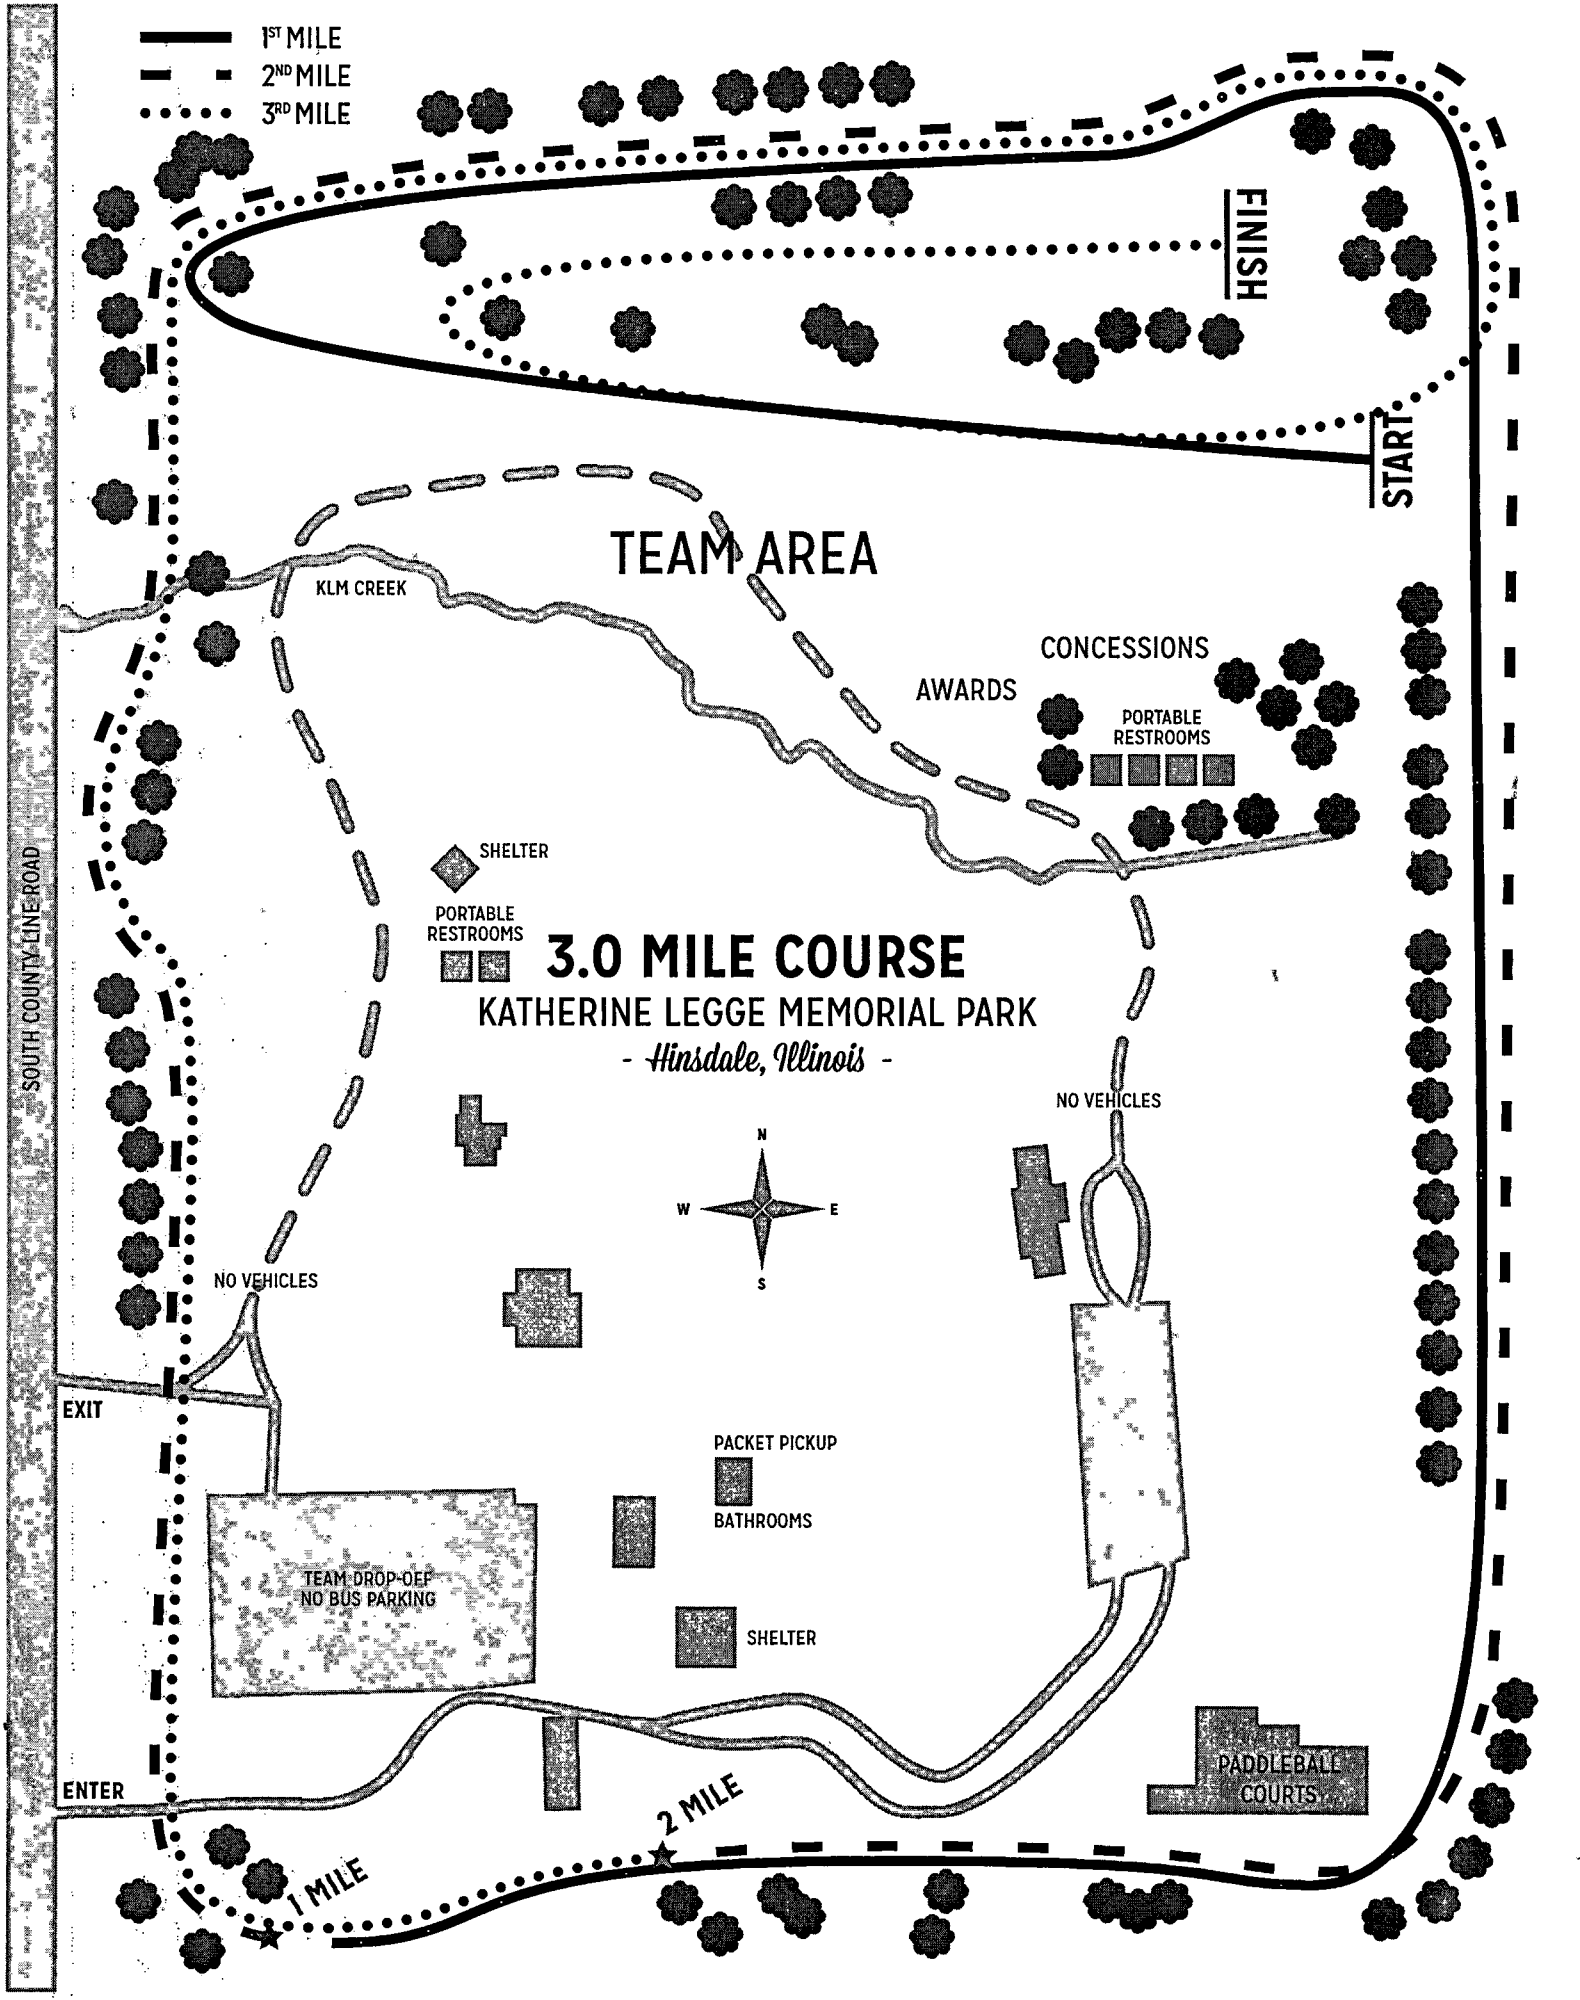

- 1ST MILE
- - - 2ND MILE
- ... 3RD MILE

TEAM AREA

3.0 MILE COURSE

KATHERINE LEGGE MEMORIAL PARK

- Hinsdale, Illinois -

FINISH

START

KLM CREEK

PACKET PICKUP

BATHROOMS

TEAM DROP-OFF
NO BUS PARKING

SHELTER

PADDLEBALL COURTS

2 MILE

1 MILE

SOUTH COUNTY LINE ROAD