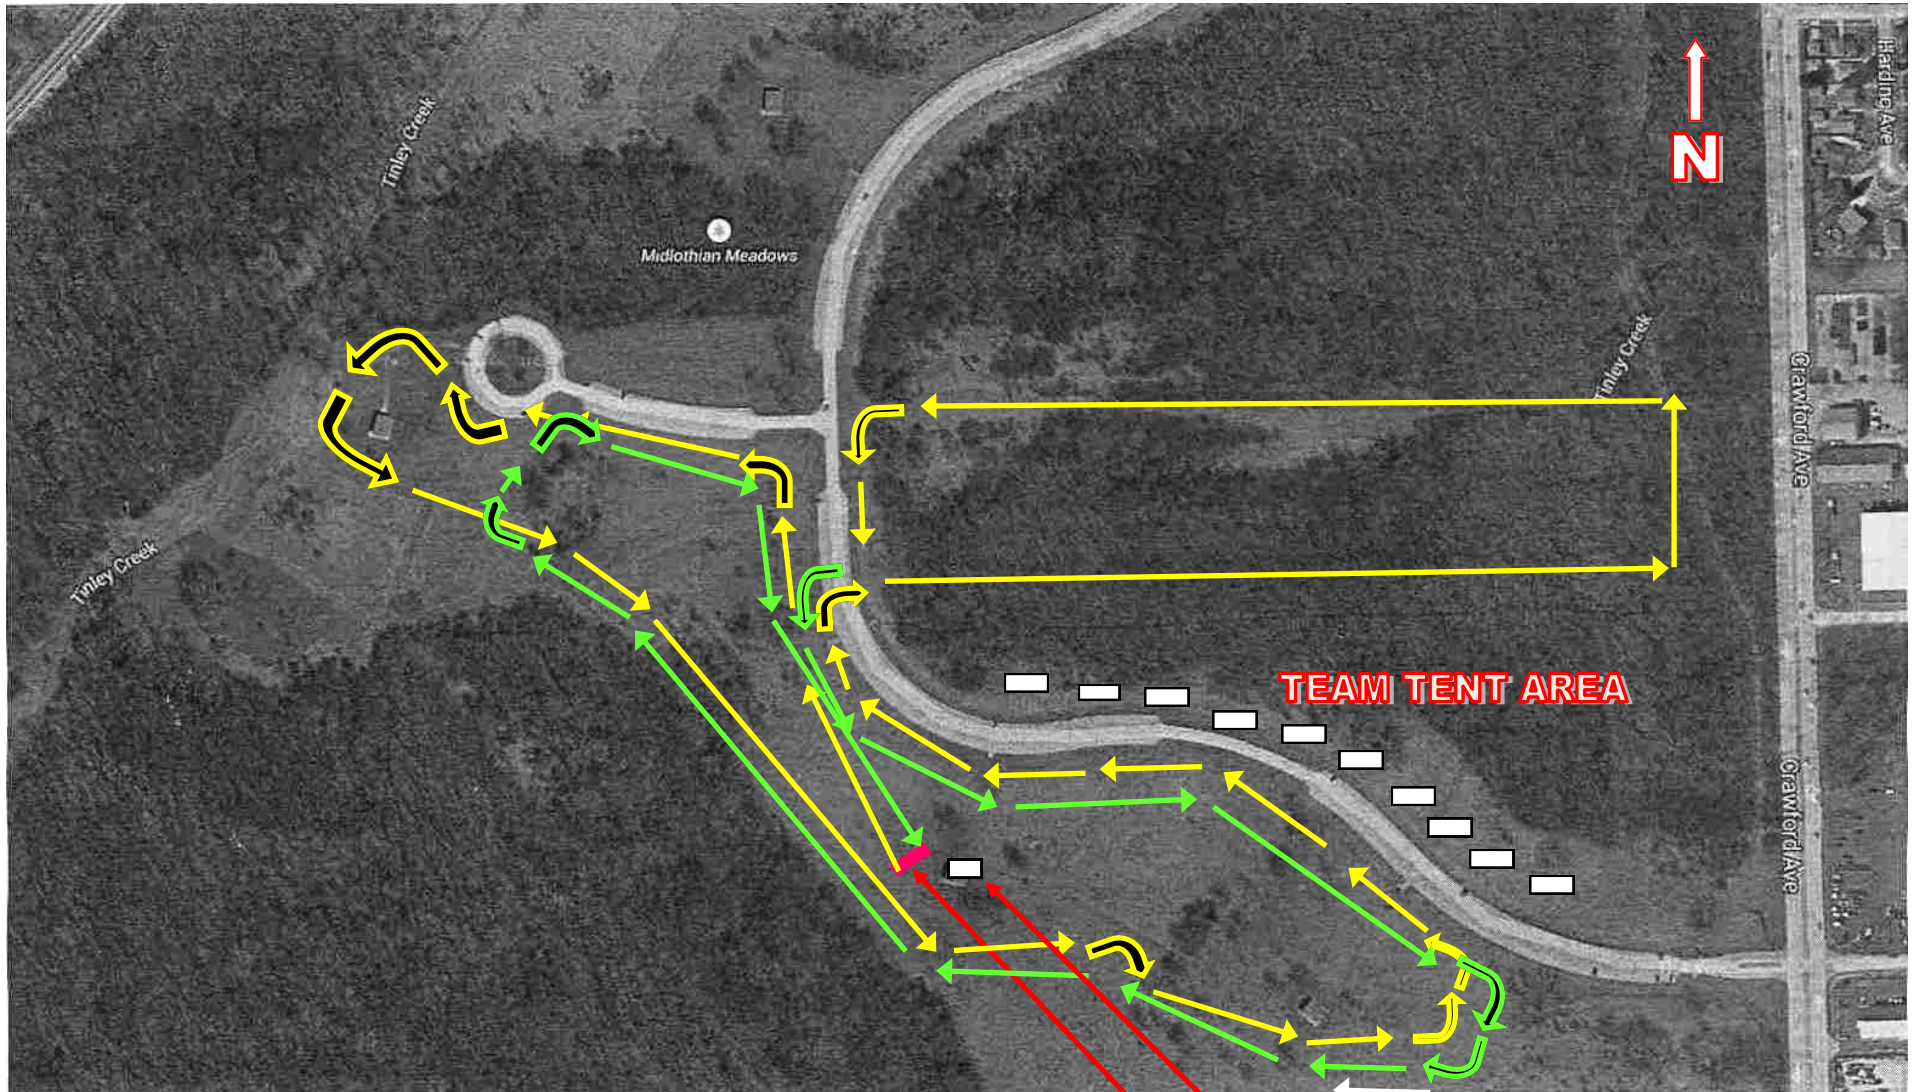

# MIDLOTHIAN MEADOWS CROSS COUNTRY COURSE - 2.98 MILES

FOREST PRESERVE DISTRICT  
OF COOK COUNTY  
TINLEY CREEK TRAIL SYSTEM  
Midlothian Meadows  
15500 S. Pulaski Road  
Chicago, IL 60445

**SCORING AREA**  
**START / FINISH**

\*\*TEAM AREAS / TENTS ONLY ALLOWED NORTH OF ROAD\*\*  
\*\*BE SURE TO CLEAN ALL TEAM AREAS AND DISPOSE OF WASTE IN GARBAGE RECEPTICLES\*\*