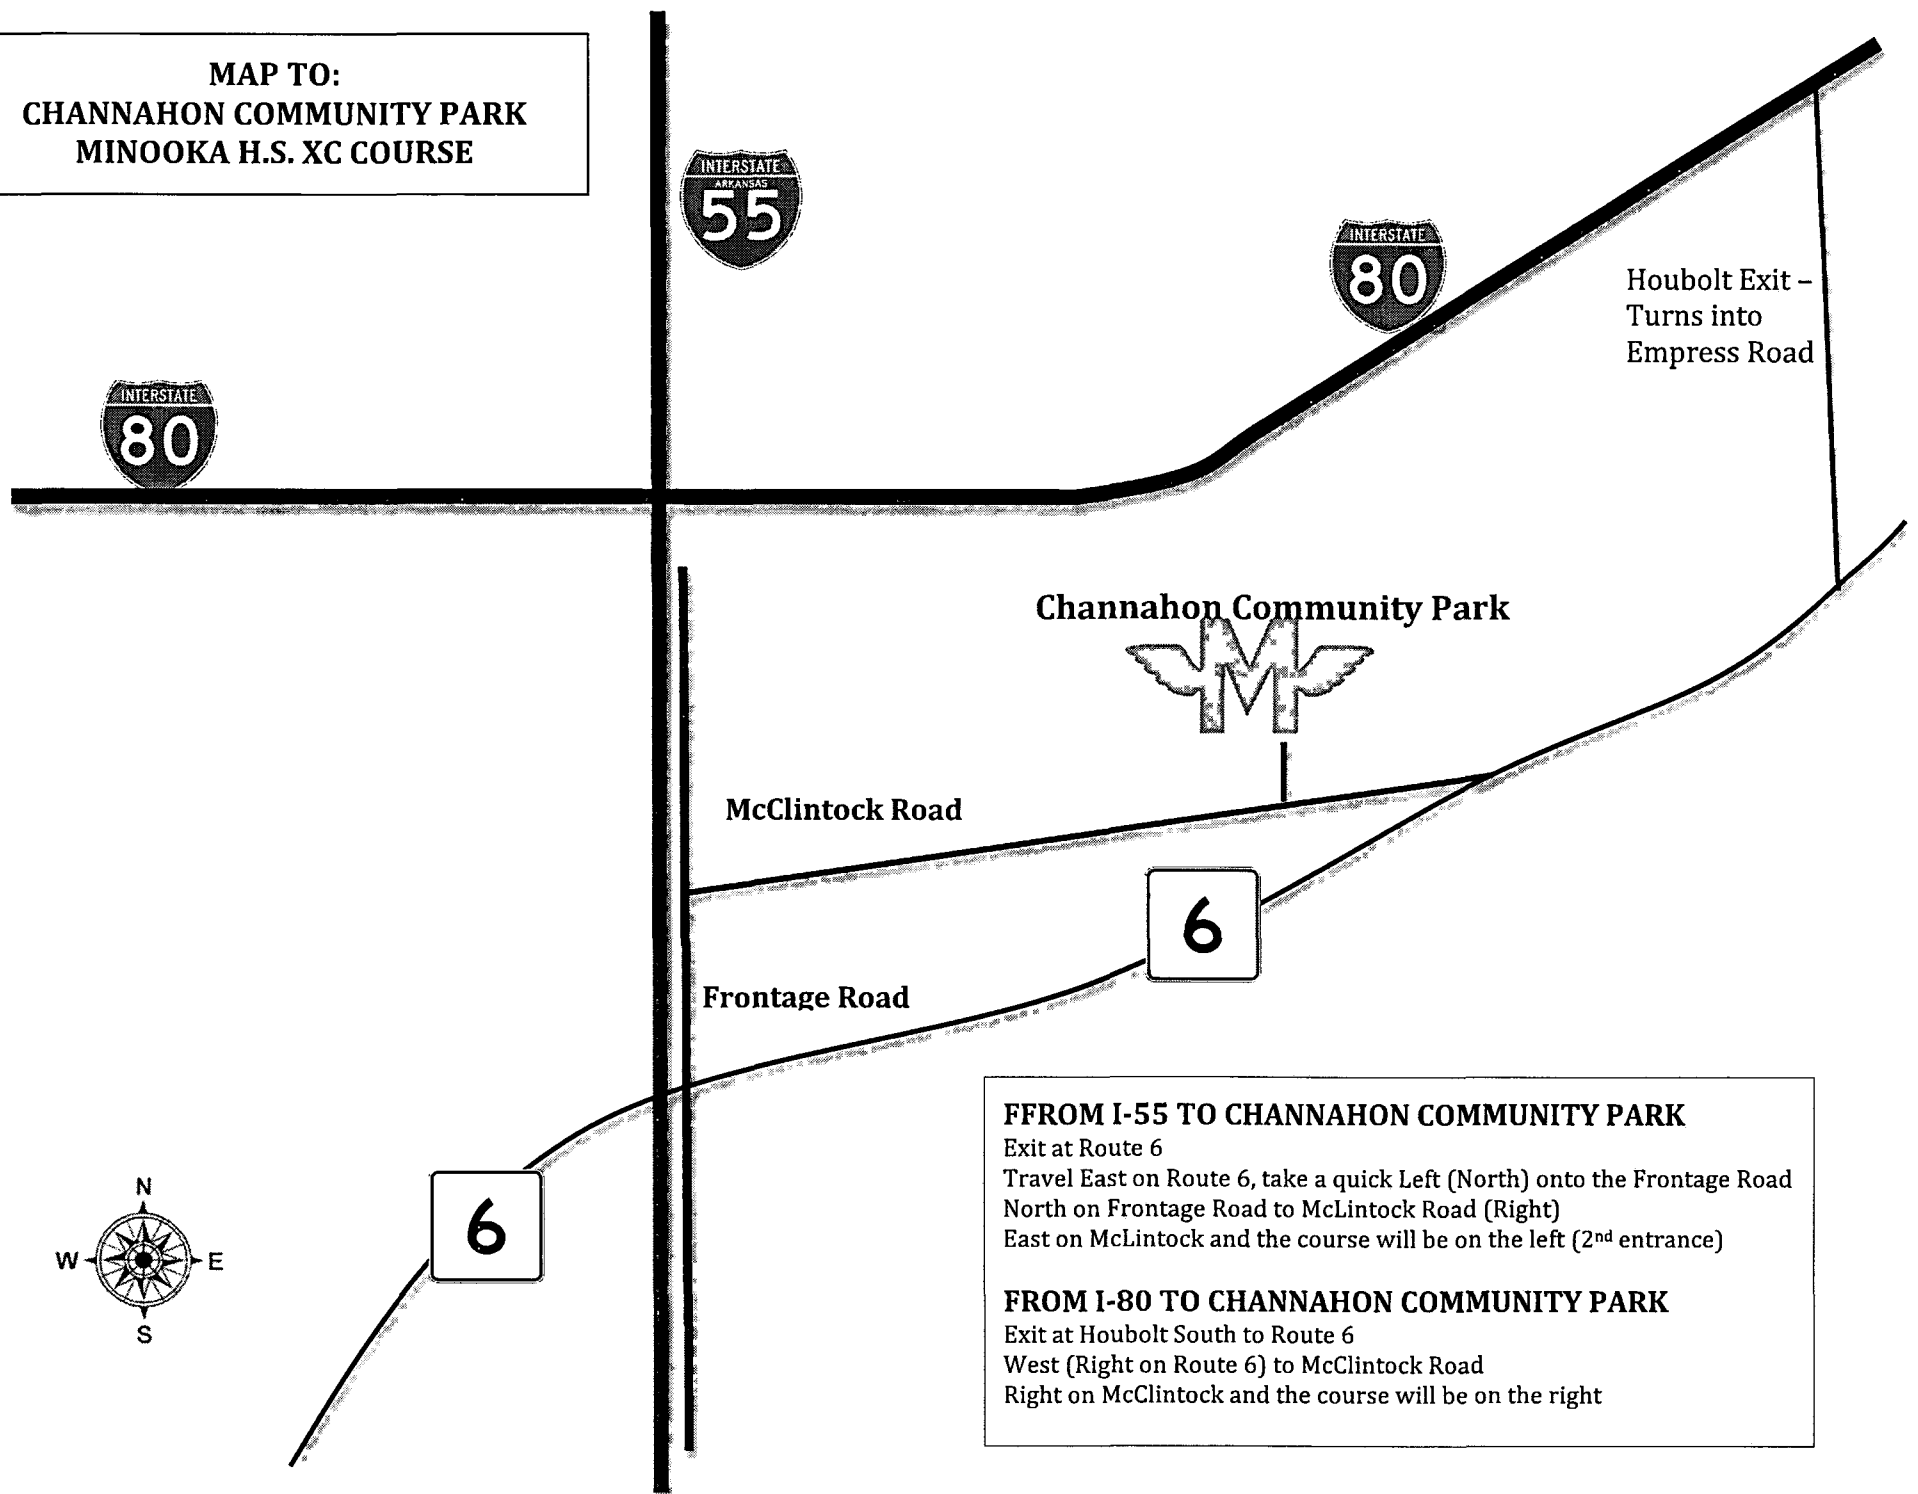

**MAP TO:
CHANNAHON COMMUNITY PARK
MINOOKA H.S. XC COURSE**

Houbolt Exit -
Turns into
Empress Road

Channahon Community Park

McClintock Road

Frontage Road

FFROM I-55 TO CHANNAHON COMMUNITY PARK

Exit at Route 6
Travel East on Route 6, take a quick Left (North) onto the Frontage Road
North on Frontage Road to McClintock Road (Right)
East on McClintock and the course will be on the left (2nd entrance)

FROM I-80 TO CHANNAHON COMMUNITY PARK

Exit at Houbolt South to Route 6
West (Right on Route 6) to McClintock Road
Right on McClintock and the course will be on the right