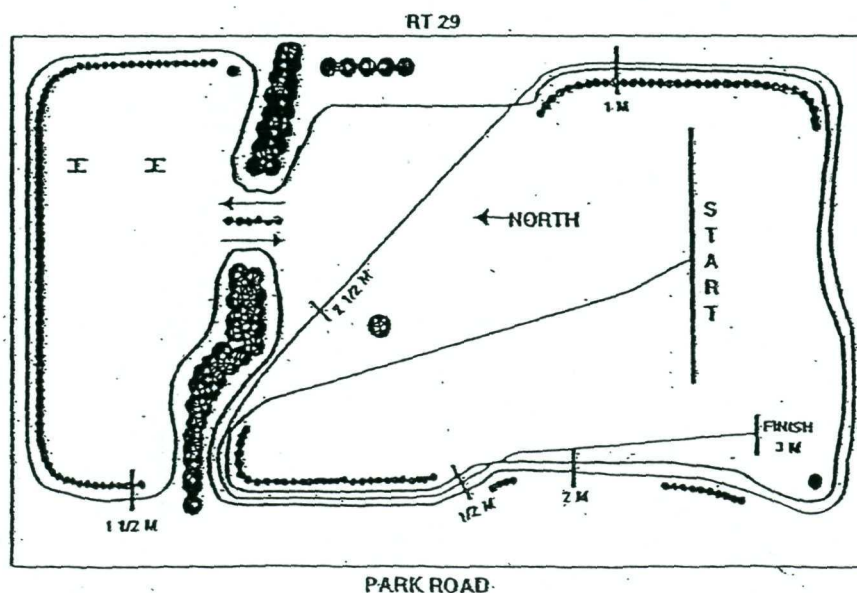

Peoria Notre Dame Invitational Richard Spring Memorial

TIME:	9:00am	Girls Fresh/Soph	10 entries
	9:40am	Girls Varsity	10 entries
	10:20am	Girls Open	unlimited entries
	11:00am	Boys Varsity	10 entries
	11:40am	Boys Fresh/Soph	10 entries
	12:20pm	Boys Open	unlimited entries

**** Coaches pick up individual awards at the finish line.

PLACE: Detweiller Park
(entrance to park off Rt 29 or Knoxville Ave - North side of Peoria)

- AWARDS:**
1. Varsity Boys and Girls
Team trophies- 1st thru 3rd place
Individual medals- 1st thru 60th place
 2. Open Boys and Girls
Individual medals- 1st thru 15th place
 3. Frosh/Soph Boys and Girls
Individual medals- 1st thru 40th place

LENGTH of COURSE: Boys: 3.0 miles
Girls: 3.0 miles

RACE RESULTS: peorianotredame.com