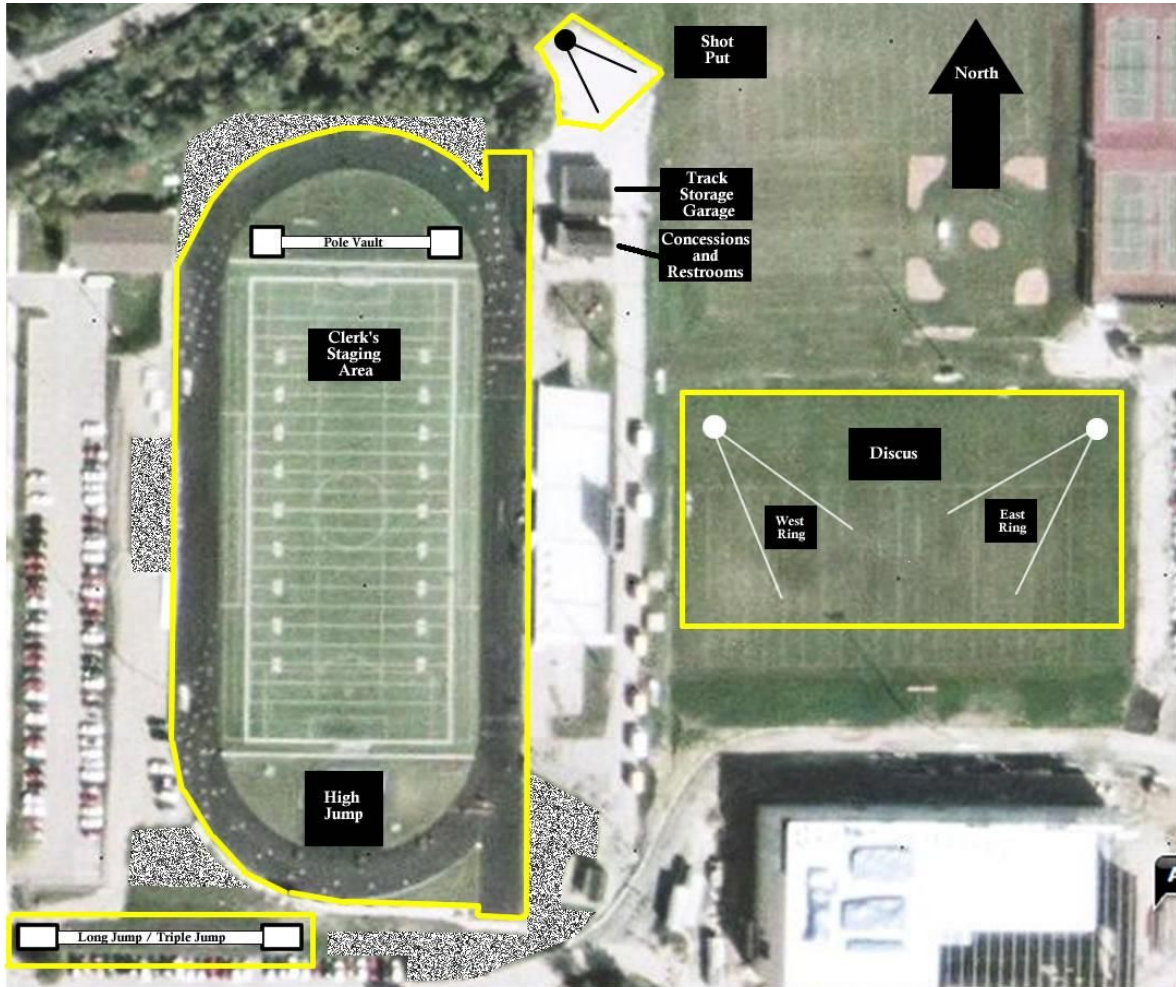

41st ANNUAL
TIGER TRACK & FIELD INVITATIONAL
WHEATON WARRENVILLE SOUTH HIGH SCHOOL
FRIDAY, APRIL 27, 2018

Thank You For Your Support

Naperille Running Company
34 W. Jefferson Ave.
Naperville, IL 60540
630.357.1900
www.runningcompany.com

Grange Field Facility Map

Legend

Areas for Team Camps

Competition Areas

The Competition Areas are generally defined as (the areas inside the Yellow lines):

- The entire area enclosed by the fence surrounding the track
- Areas within 10 yards of throwing event areas
- Areas within 5 yards of horizontal jump venues