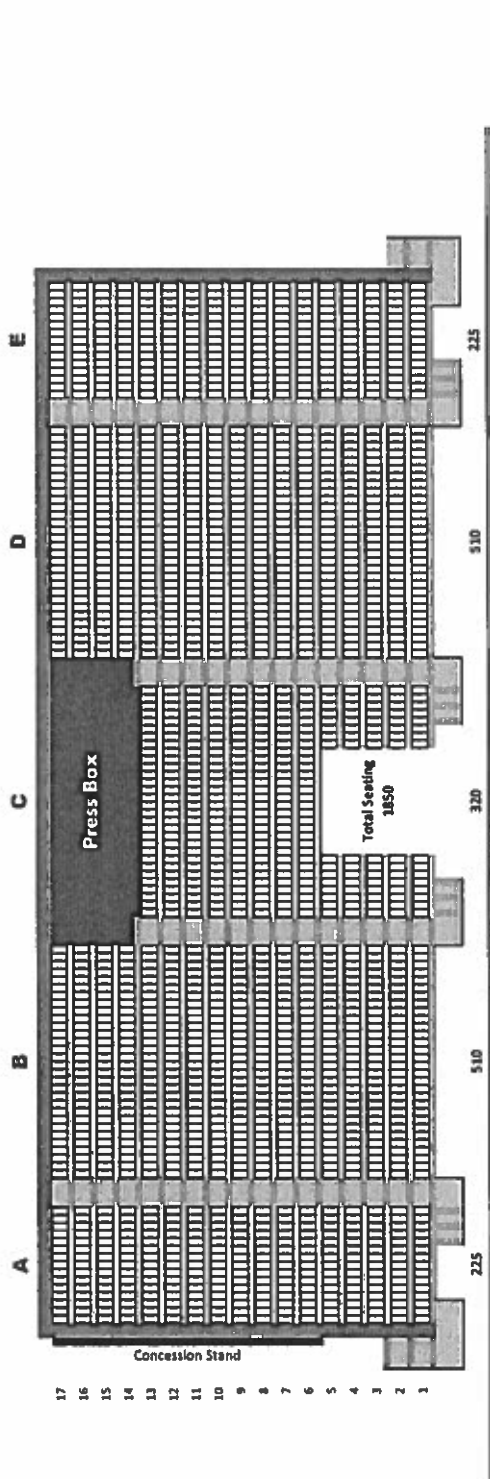

TEAM
CAMP
AREA

TEAM
CAMP
AREA

TEAM
CAMP
AREA