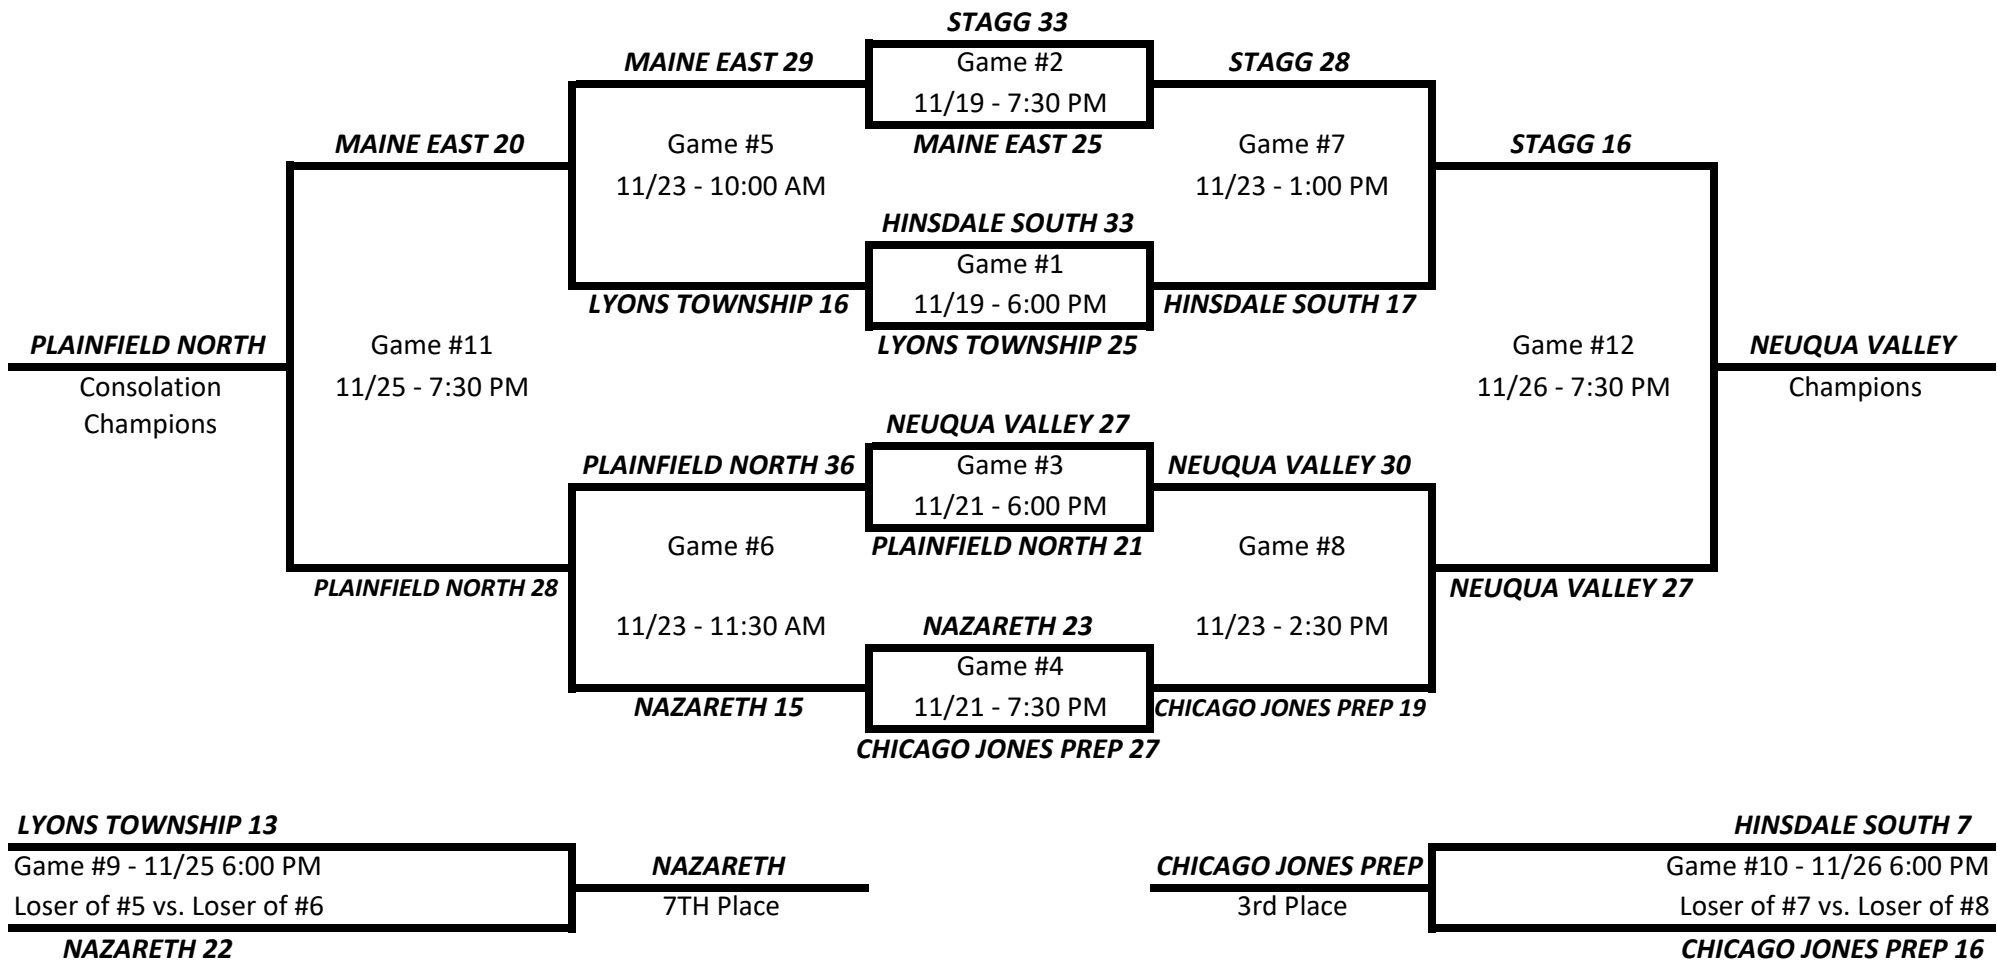

**2019 BRENDA WHITESELL THANKSGIVING TOURNAMENT - VARSITY BRACKET
HORNET DIVISION - GAMES PLAYED AT HINSDALE SOUTH (MAIN GYM)**

Final Crossover Games at Hinsdale South on Saturday, November 30th

10:00 AM - ST. EDWARD 33	ST. FRANCIS 45
11:30 AM - NAZARETH 58	ADDISON TRAIL 22
1:00 PM - PLAINFIELD NORTH 58	SANDBURG 59
2:30 PM - STAGG 54	ST. IGNATIUS 61

Final Crossover Games at Hinsdale Central on Friday, November 29th

10:00 AM - HINSDALE SOUTH 41	PLAINFIELD SOUTH 61
11:30 AM - NEUQUA VALLEY 65	OPRF 41
1:00 PM - TIMOTHY CHRISTIAN 45	HINSDALE CENTRAL 48
2:30 PM - CHICAGO JONES PREP 36	METEA VALLEY 43

**2019 BRENDA WHITESELL THANKSGIVING TOURNAMENT - SOPHOMORE BRACKET
HORNET DIVISION - GAMES PLAYED AT HINSDALE SOUTH (FIELDHOUSE COURT #2)**

Final Crossover Games at Hinsdale South on Saturday, November 30th

10:00 AM - MAINE EAST 23 HINSDALE CENTRAL 22
11:30 AM - NEUQUA VALLEY 22 ADDISON TRAIL 43
1:00 PM - ST. EDWARD 25 PLAINFIELD SOUTH 40
2:30 PM - NAZARETH 32 OPRF 37

**2019 BRENDA WHITESELL THANKSGIVING TOURNAMENT - FRESHMAN BRACKET
HORNET DIVISION - GAMES PLAYED AT HINSDALE SOUTH (FIELDHOUSE COURT #3)**