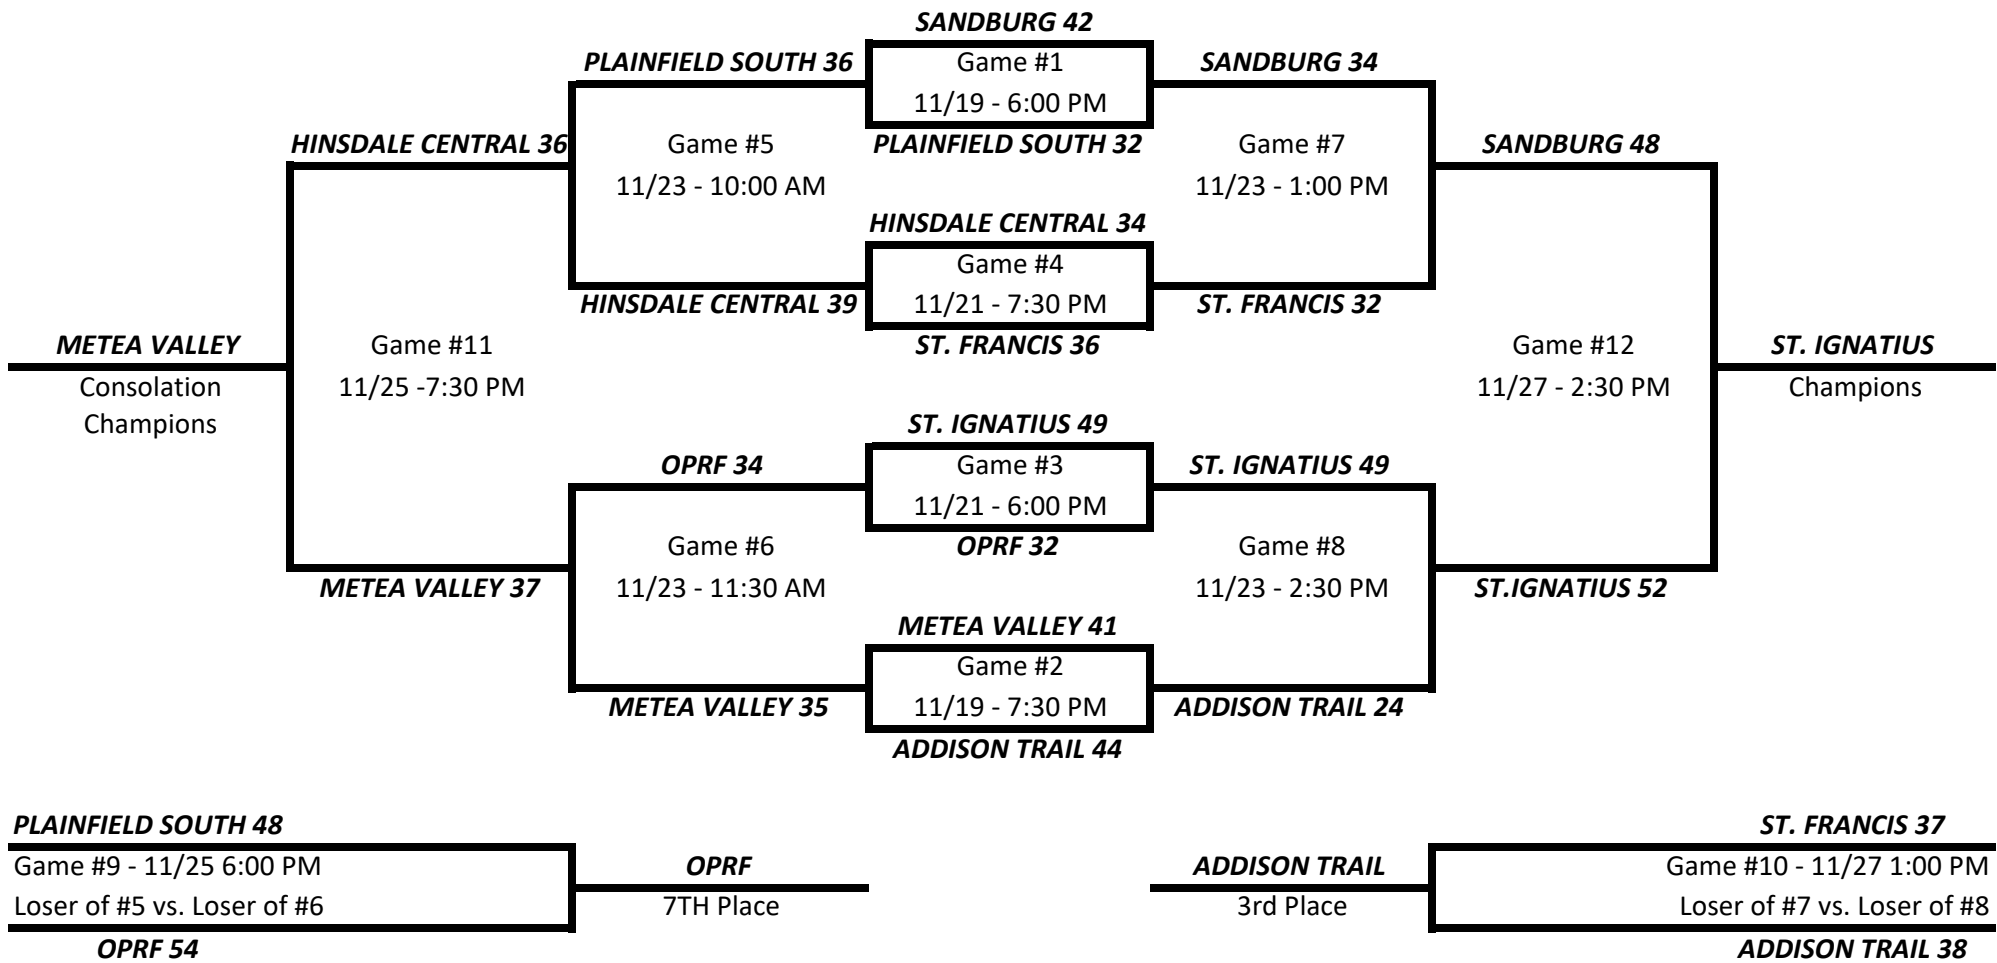

**2019 BRENDA WHITESELL THANKSGIVING TOURNAMENT - VARSITY BRACKET
RED DEVIL DIVISION - GAMES PLAYED AT HINSDALE CENTRAL (MAIN GYM)**

Final Crossover Games at Hinsdale South on Saturday, November 30th

10:00 AM - ST. EDWARD 33	ST. FRANCIS 45
11:30 AM - NAZARETH 58	ADDISON TRAIL 22
1:00 PM - PLAINFIELD NORTH 58	SANDBURG 59
2:30 PM - STAGG 54	ST. IGNATIUS 61

Final Crossover Games at Hinsdale Central on Friday, November 29th

10:00 AM - HINSDALE SOUTH 41	PLAINFIELD SOUTH 61
11:30 AM - NEUQUA VALLEY 65	OPRF 41
1:00 PM - TIMOTHY CHRISTIAN 45	HINSDALE CENTRAL 48
2:30 PM - CHICAGO JONES PREP 36	METEA VALLEY 43