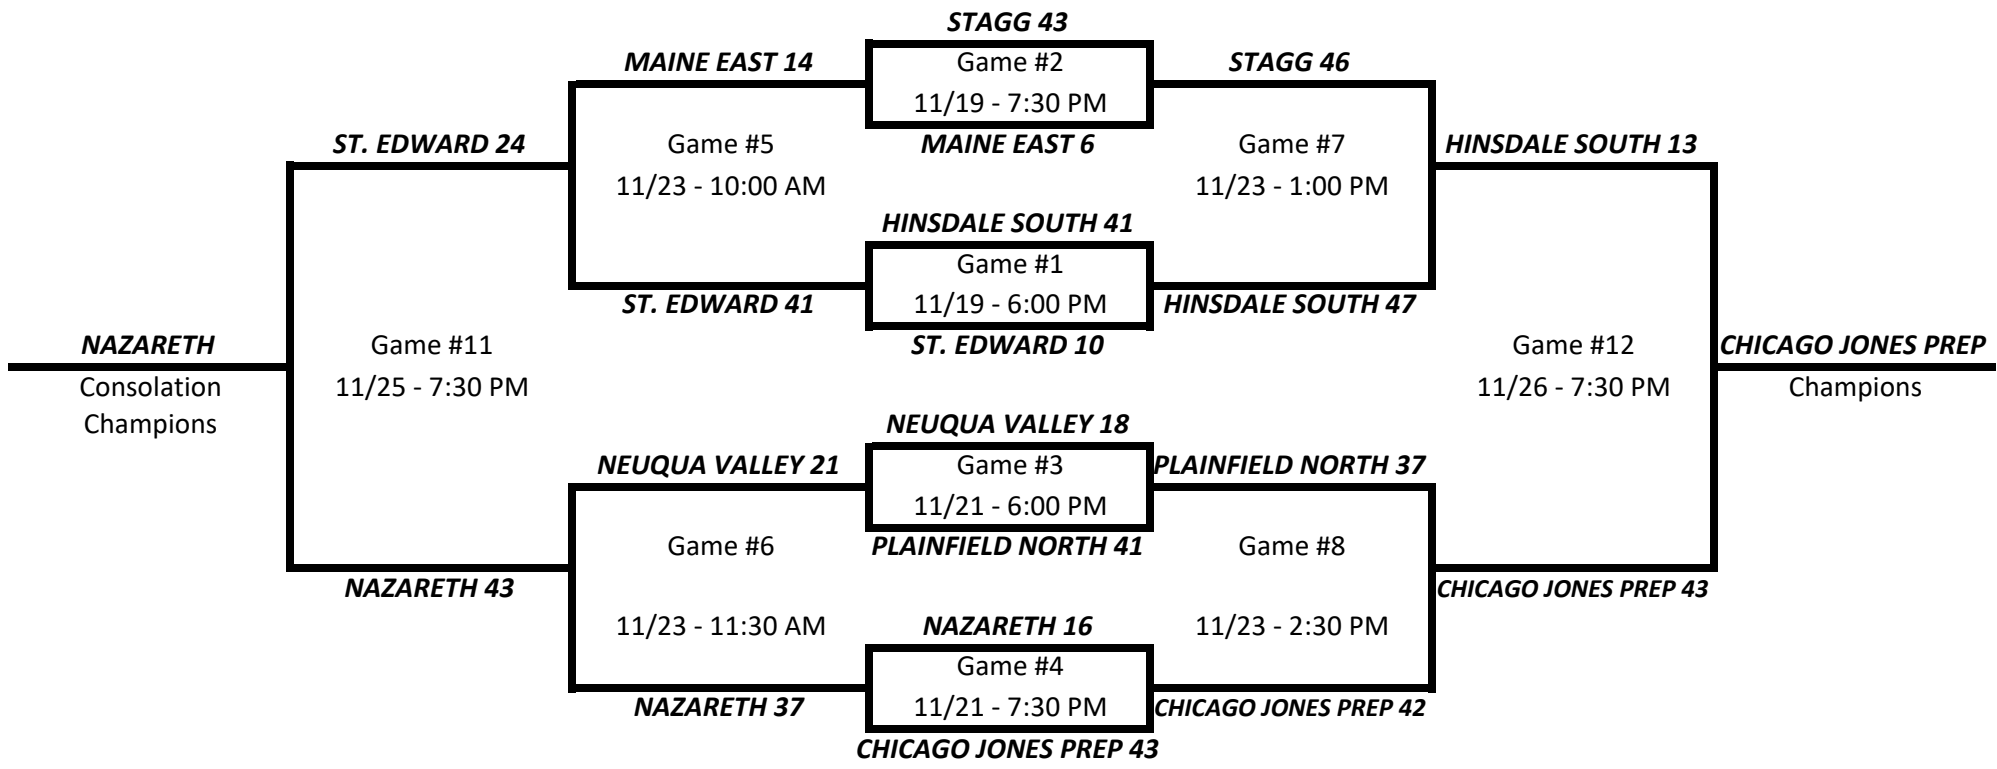

**2019 BRENDA WHITESELL THANKSGIVING TOURNAMENT - VARSITY BRACKET
HORNET DIVISION - GAMES PLAYED AT HINSDALE SOUTH (MAIN GYM)**

Final Crossover Games at Hinsdale South on Saturday, November 30th

10:00 AM - ST. EDWARD 33	ST. FRANCIS 45
11:30 AM - NAZARETH 58	ADDISON TRAIL 22
1:00 PM - PLAINFIELD NORTH 58	SANDBURG 59
2:30 PM - STAGG 54	ST. IGNATIUS 61

Final Crossover Games at Hinsdale Central on Friday, November 29th

10:00 AM - HINSDALE SOUTH 41	PLAINFIELD SOUTH 61
11:30 AM - NEUQUA VALLEY 65	OPRF 41
1:00 PM - TIMOTHY CHRISTIAN 45	HINSDALE CENTRAL 48
2:30 PM - CHICAGO JONES PREP 36	METEA VALLEY 43

**2019 BRENDA WHITESELL THANKSGIVING TOURNAMENT - SOPHOMORE BRACKET
HORNET DIVISION - GAMES PLAYED AT HINSDALE SOUTH (FIELDHOUSE COURT #2)**

Final Crossover Games at Hinsdale South on Saturday, November 30th

10:00 AM - MAINE EAST 23 HINSDALE CENTRAL 22
11:30 AM - NEUQUA VALLEY 22 ADDISON TRAIL 43
1:00 PM - ST. EDWARD 25 PLAINFIELD SOUTH 40
2:30 PM - NAZARETH 32 OPRF 37

**2019 BRENDA WHITESELL THANKSGIVING TOURNAMENT - FRESHMAN BRACKET
HORNET DIVISION - GAMES PLAYED AT HINSDALE SOUTH (FIELDHOUSE COURT #3)**