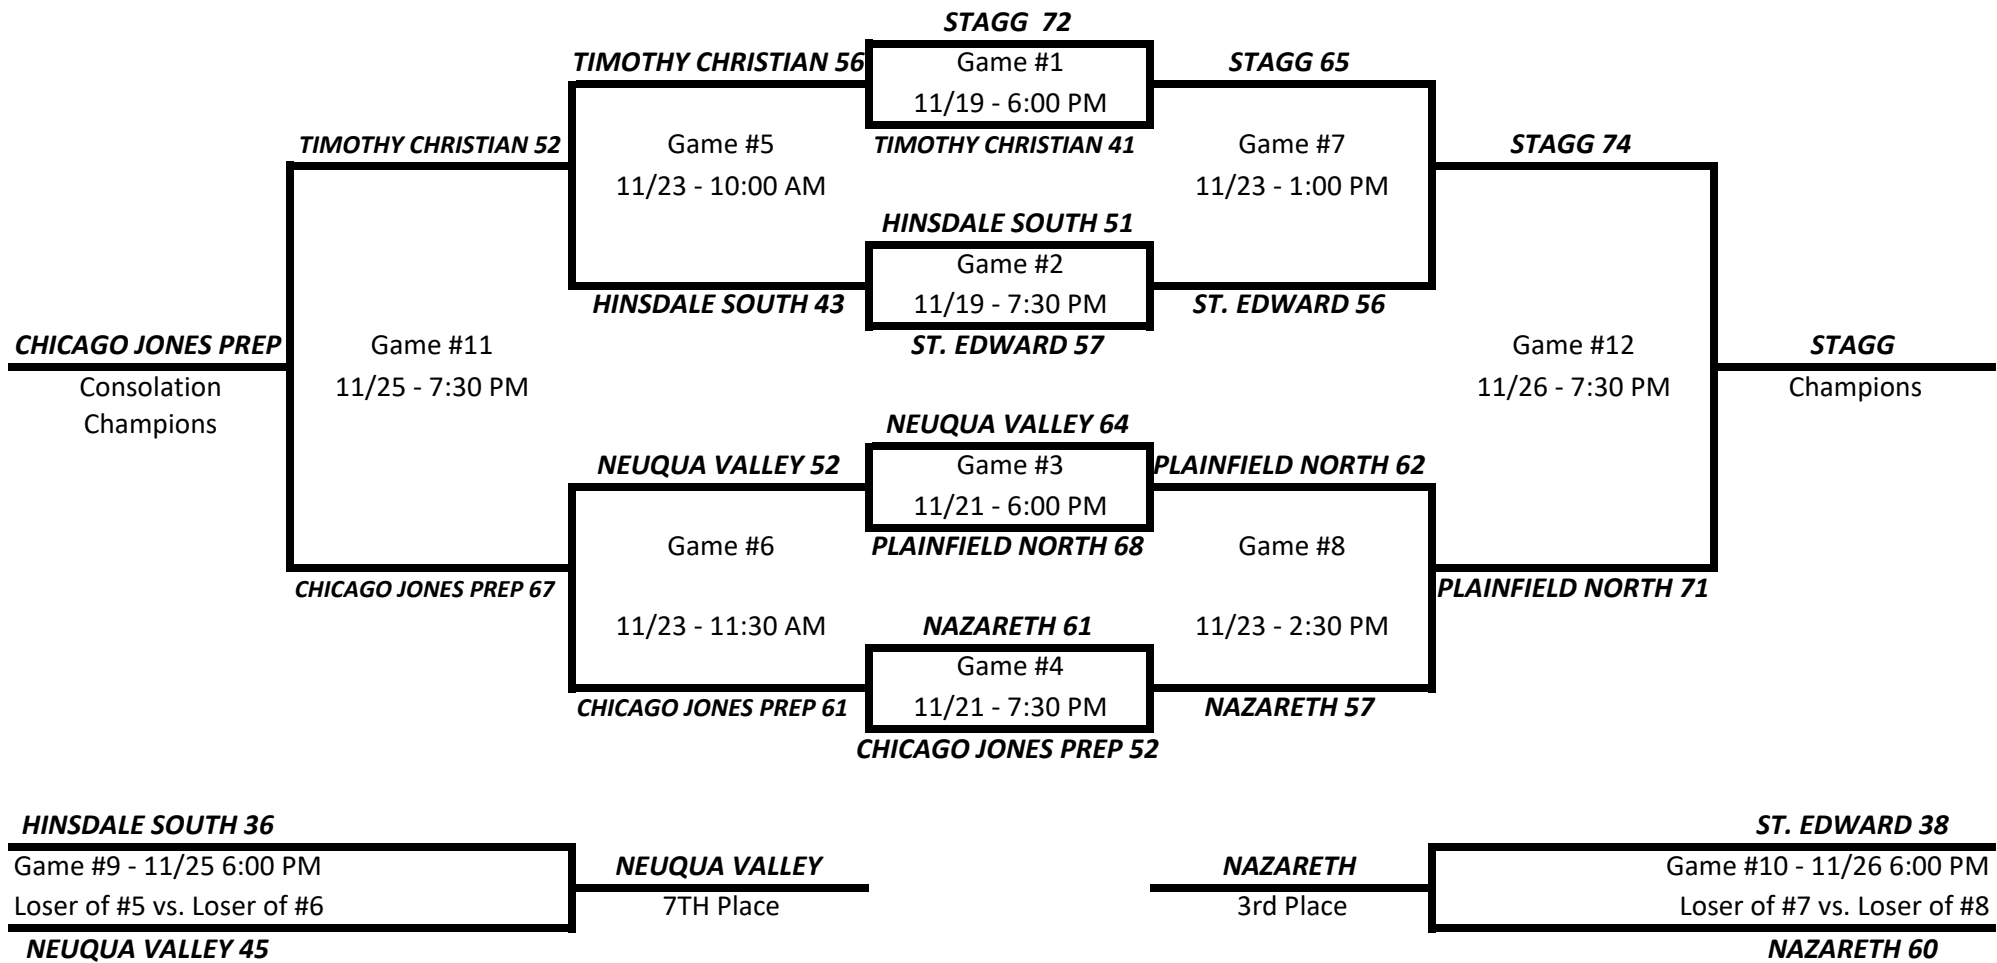

**2019 BRENDA WHITESELL THANKSGIVING TOURNAMENT - VARSITY BRACKET
HORNET DIVISION - GAMES PLAYED AT HINSDALE SOUTH (MAIN GYM)**

Final Crossover Games at Hinsdale South on Saturday, November 30th

10:00 AM - ST. EDWARD 33	ST. FRANCIS 45
11:30 AM - NAZARETH 58	ADDISON TRAIL 22
1:00 PM - PLAINFIELD NORTH 58	SANDBURG 59
2:30 PM - STAGG 54	ST. IGNATIUS 61

Final Crossover Games at Hinsdale Central on Friday, November 29th

10:00 AM - HINSDALE SOUTH 41	PLAINFIELD SOUTH 61
11:30 AM - NEUQUA VALLEY 65	OPRF 41
1:00 PM - TIMOTHY CHRISTIAN 45	HINSDALE CENTRAL 48
2:30 PM - CHICAGO JONES PREP 36	METEA VALLEY 43

**2019 BRENDA WHITESELL THANKSGIVING TOURNAMENT - SOPHOMORE BRACKET
HORNET DIVISION - GAMES PLAYED AT HINSDALE SOUTH (FIELDHOUSE COURT #2)**

Final Crossover Games at Hinsdale South on Saturday, November 30th

10:00 AM - MAINE EAST 23 HINSDALE CENTRAL 22
11:30 AM - NEUQUA VALLEY 22 ADDISON TRAIL 43
1:00 PM - ST. EDWARD 25 PLAINFIELD SOUTH 40
2:30 PM - NAZARETH 32 OPRF 37

**2019 BRENDA WHITESELL THANKSGIVING TOURNAMENT - FRESHMAN BRACKET
HORNET DIVISION - GAMES PLAYED AT HINSDALE SOUTH (FIELDHOUSE COURT #3)**