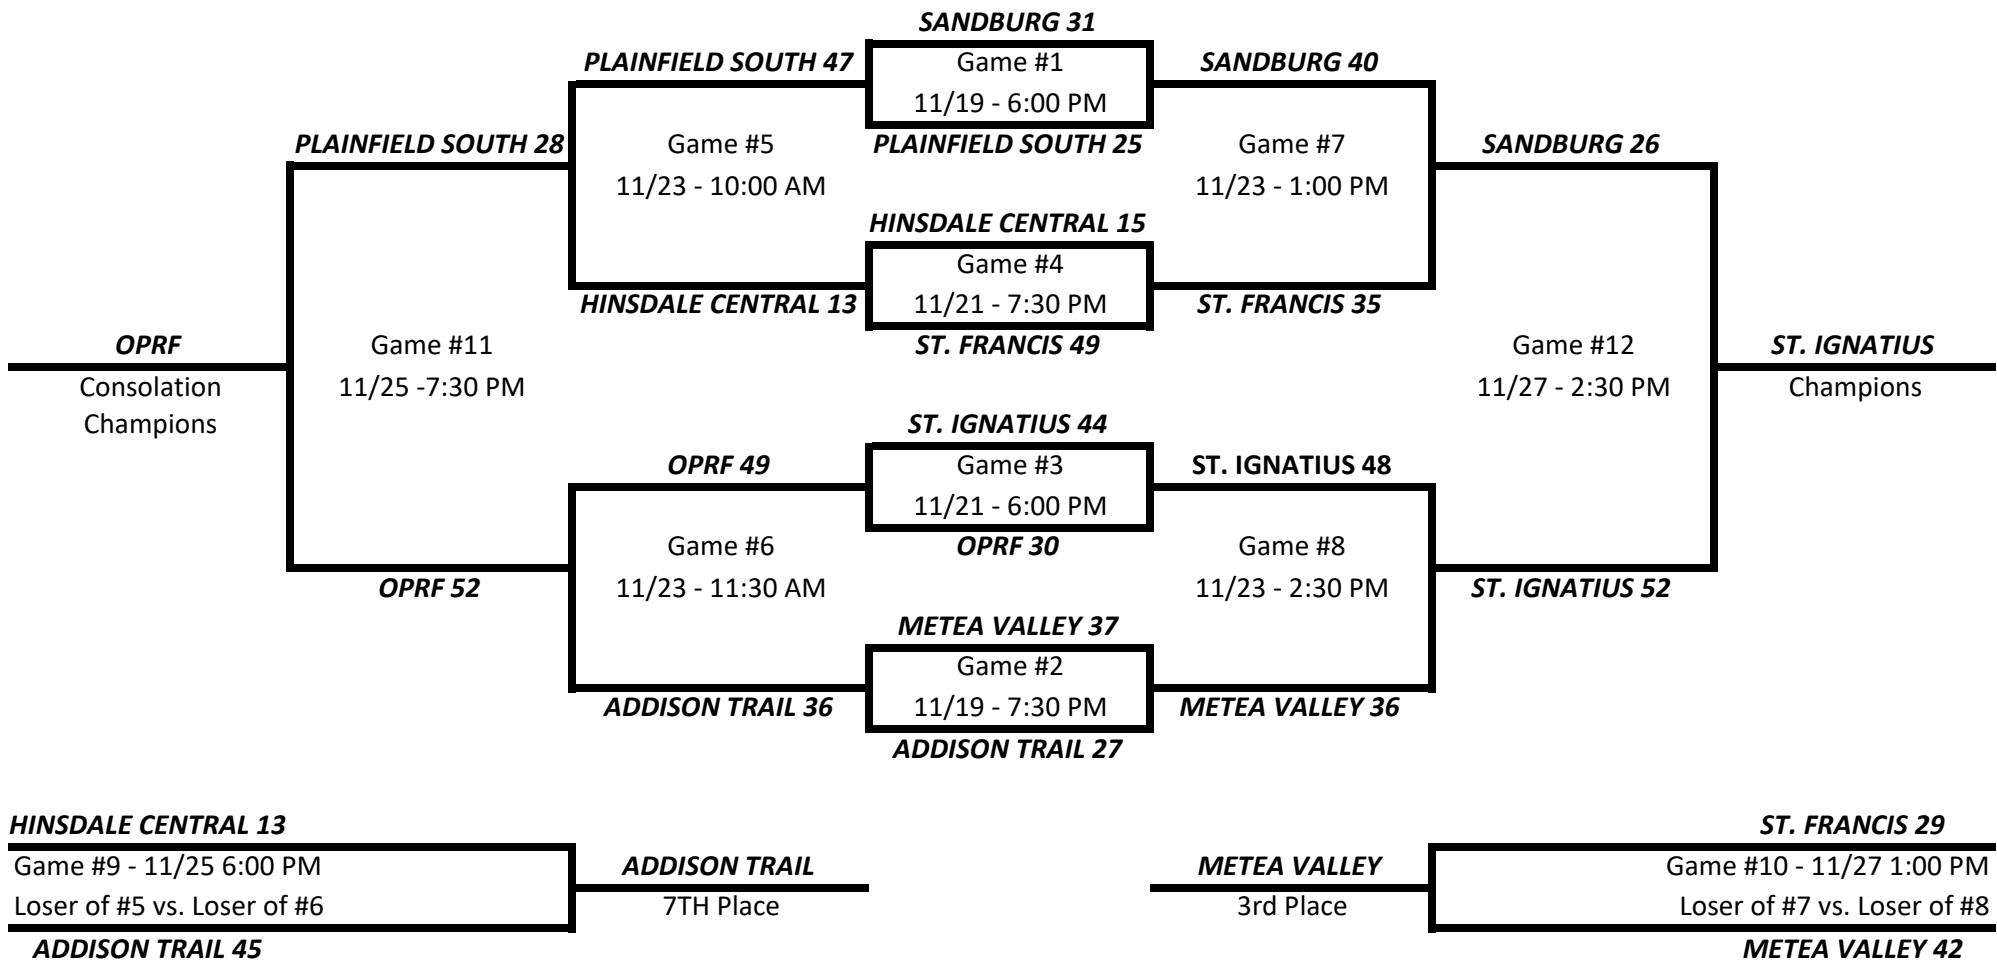

**2019 BRENDA WHITESELL THANKSGIVING TOURNAMENT - SOPHOMORE BRACKET
RED DEVIL DIVISION - GAMES PLAYED AT HINSDALE CENTRAL (FIELD HOUSE)**

Final Crossover Games at Hinsdale South on Saturday, November 30th

10:00 AM - STAGG 44 ST. FRANCIS 41
11:30 AM - PLAINFIELD NORTH 38 METEA VALLEY 33
1:00 PM - HINSDALE SOUTH 38 SANDBURG 25
2:30 PM - CHICAGO JONES PREP 24 ST. IGNATIUS 33

Final Crossover Games at Hinsdale Central on Friday, November 29th

10:00 AM - MAINE EAST 23 HINSDALE CENTRAL 22
11:30 AM - NEUQUA VALLEY 22 ADDISON TRAIL 43
1:00 PM - ST. EDWARD 25 PLAINFIELD SOUTH 40
2:30 PM - NAZARETH 32 OPRF 37