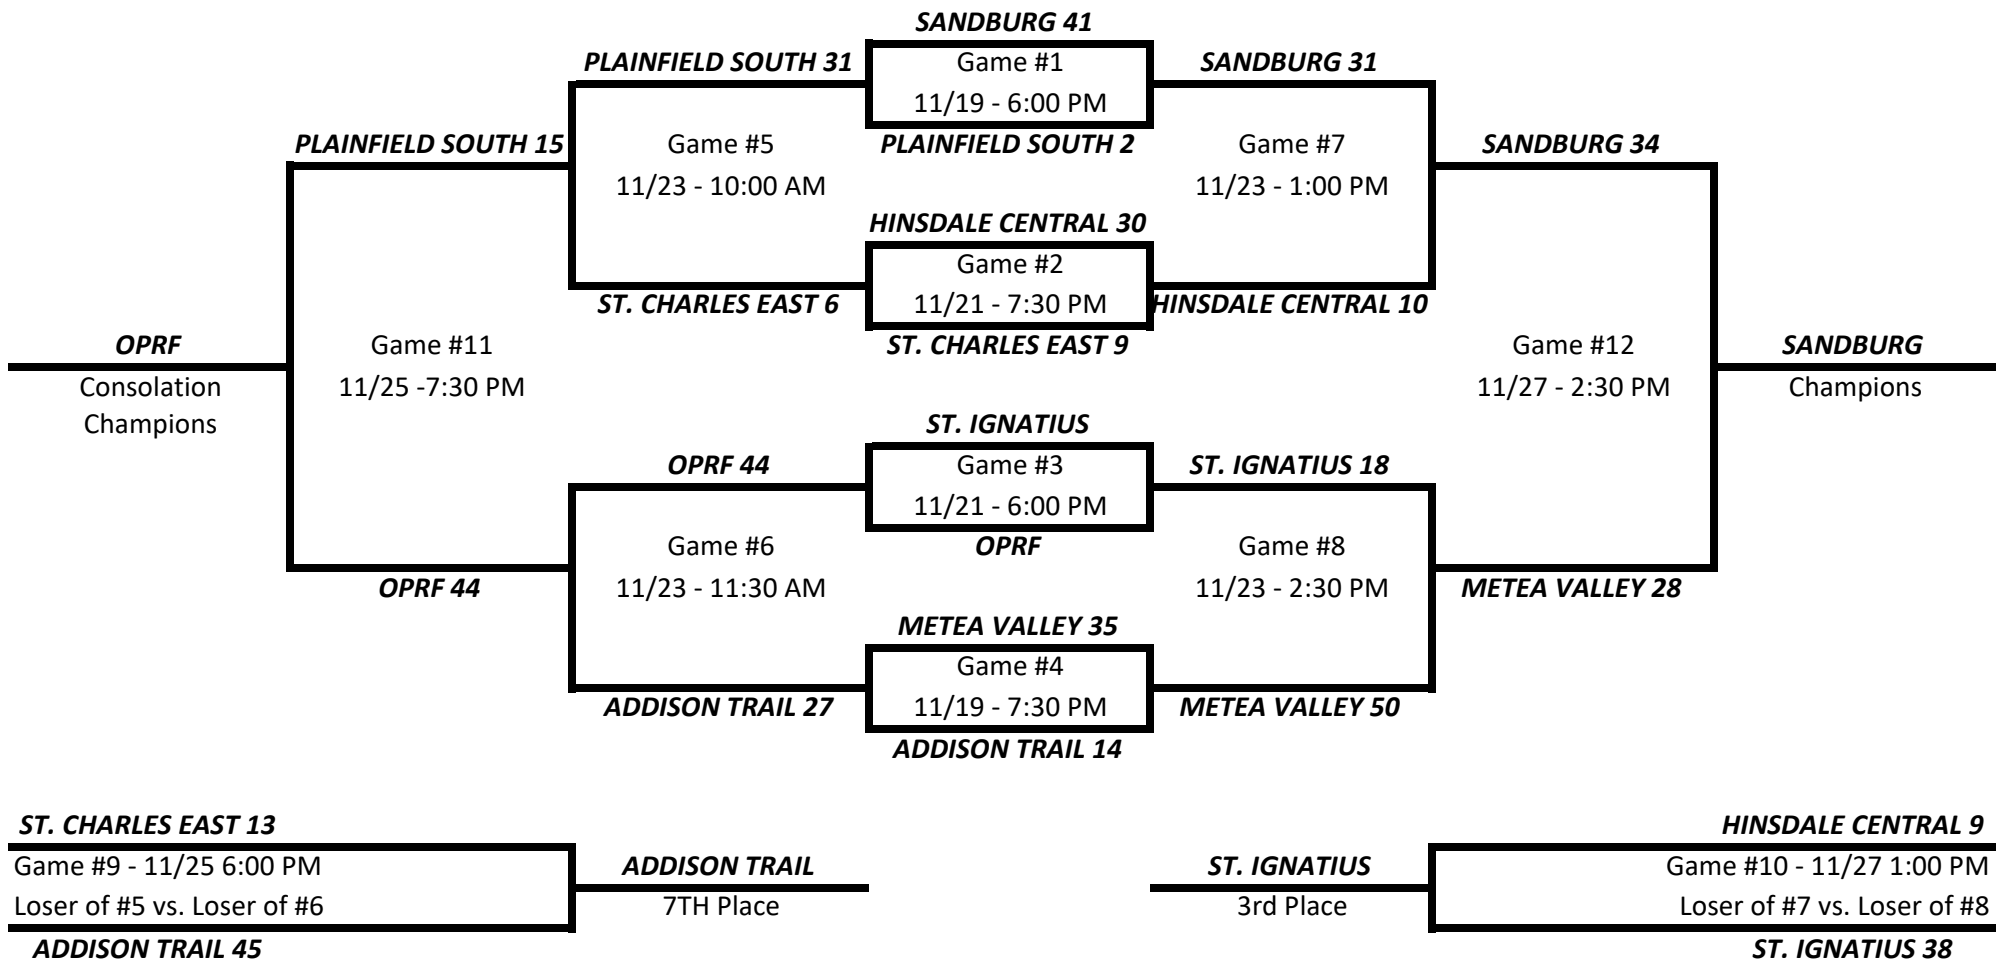

**2019 BRENDA WHITESELL THANKSGIVING TOURNAMENT - FRESHMAN BRACKET
RED DEVIL DIVISION - GAMES PLAYED AT HINSDALE CENTRAL (FIELD HOUSE)**

Final Crossover Games at Hinsdale South on Saturday, November 30th

10:00 AM - HINSDALE SOUTH 18	HINSDALE CENTRAL 47
11:30 AM - CHICAGO JONES PREP 19	ST. IGNATIUS 51
1:00 PM - STAGG 8	METEA VALLEY 52
2:30 PM - NEUQUA VALLEY 42	SANDBURG 40

Final Crossover Games at Hinsdale Central on Friday, November 29th

10:00 AM - LYONS TOWNSHIP 21	ST. CHARLES EAST 8
11:30 AM - NAZARETH 20	ADDISON TRIAL 41
1:00 PM - MAINE EAST 24	PLAINFIELD SOUTH 20
2:30 PM - PLAINFIELD NORTH 31	OPRF 24