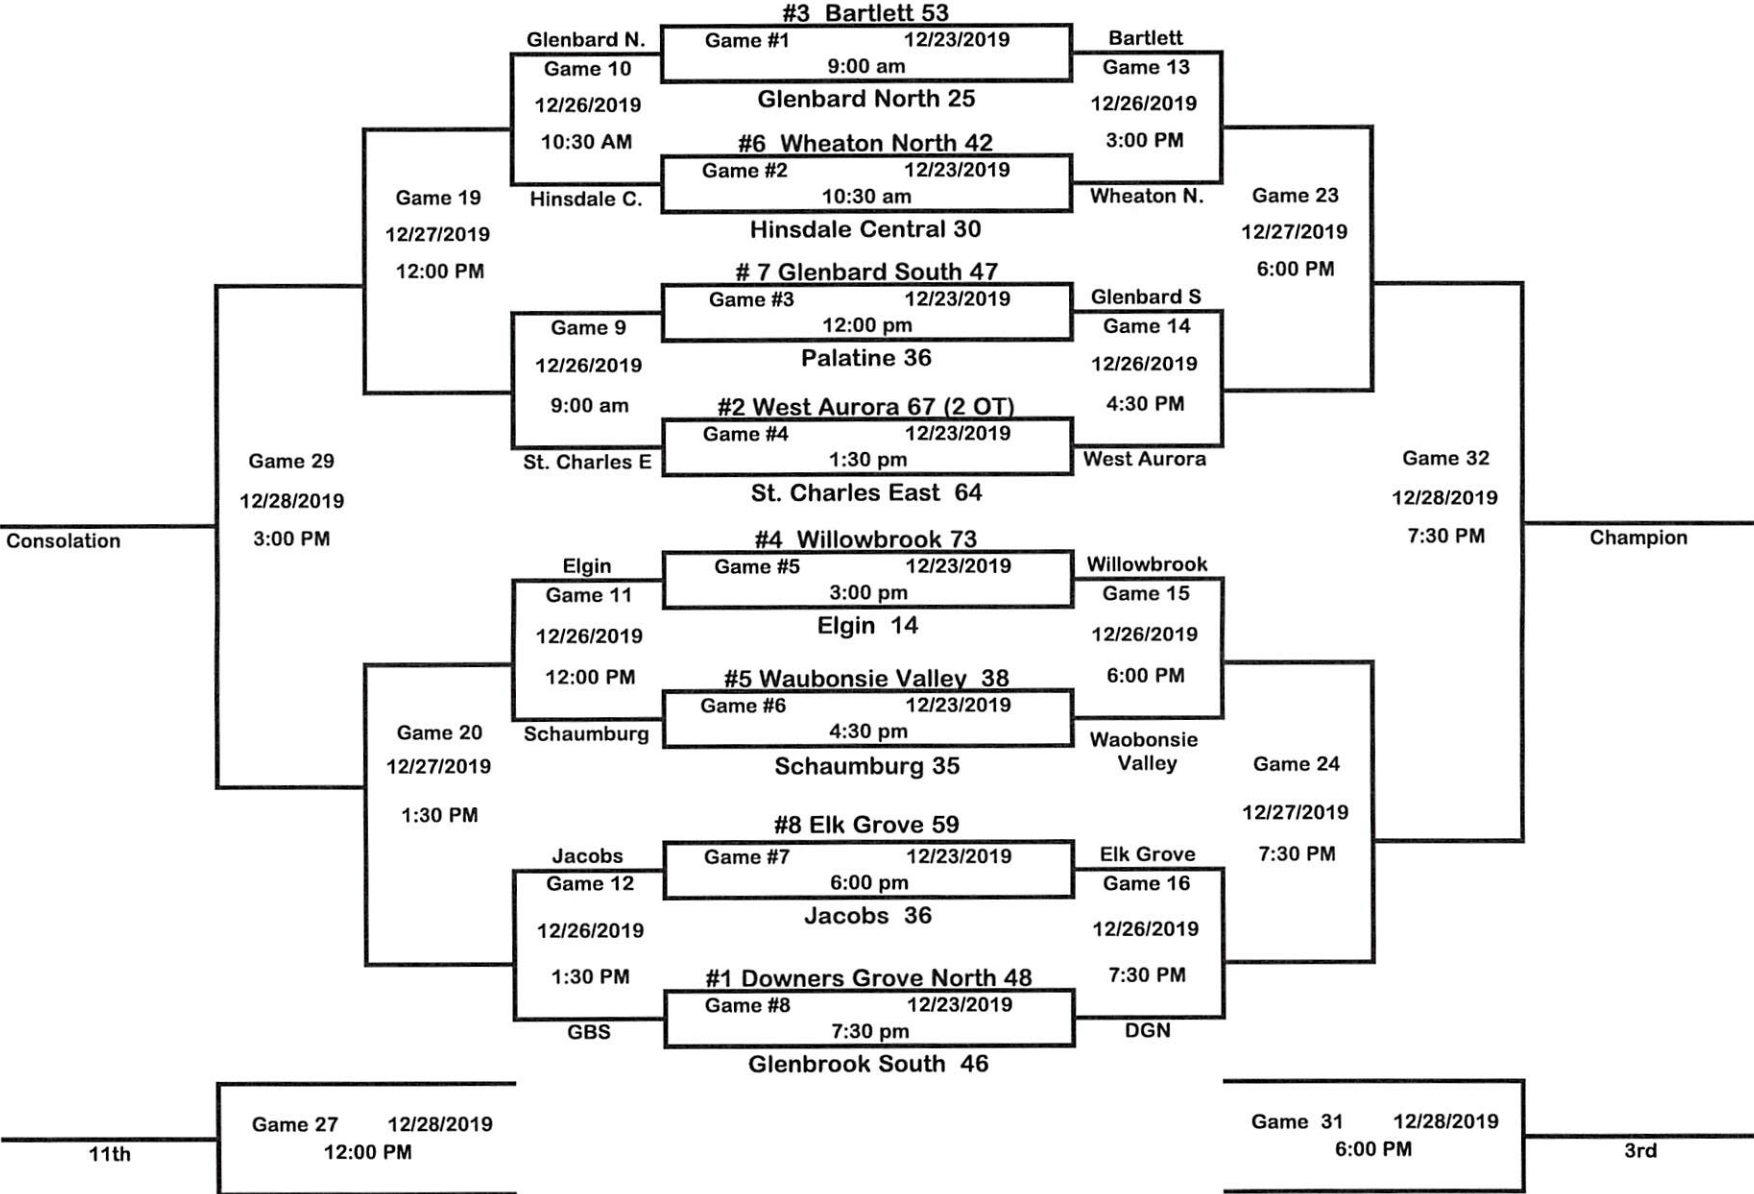

Bill Neibch Holiday Classic 2019

**All Games will start at assigned time or 20 minutes between games.
 **TOP team on the bracket wears WHITE and will be the Home team