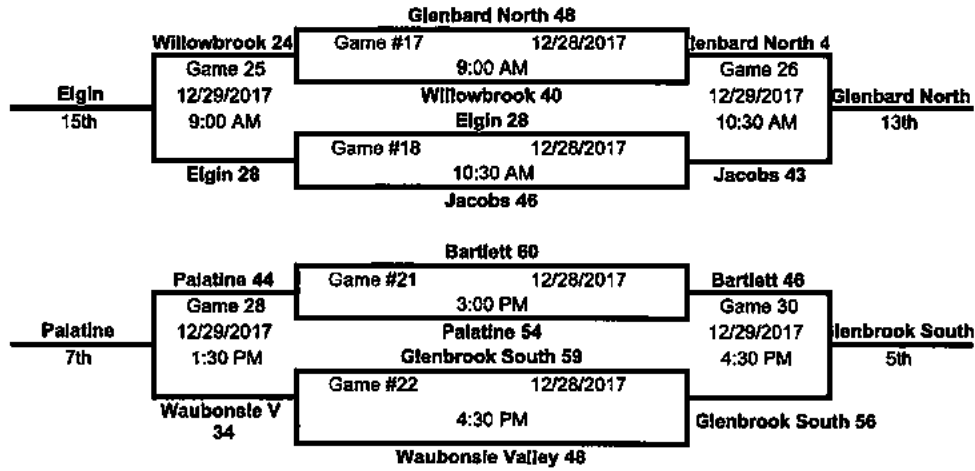

\*\*All Games will start at assigned time or 20 minutes between games.

\*\*TOP team on the bracket wears WHITE and will be the Home team

**Consolation Bracket  
December 26, 27, 28, 29**

*34<sup>th</sup> Annual Bill Neibch Falcon Classic  
All-Tournament Team*

*2017*

<u>NAME</u>	<u>SCHOOL</u>	<u>YEAR</u>
MAGGIE BAIR	GLENBARD SOUTH	JUNIOR
DAJOUR MILES	WEST AURORA	JUNIOR
KIYANNA RODGERS	WEST AURORA	SENIOR
HANNAH SWIDER	WHEATON NORTH	SENIOR
NIKKI BAIRD	WHEATON NORTH	JUNIOR
JALYN HARRIS	DOWNERS GROVE NORTH	JUNIOR
KRISTIN RALSTON	GLENBROOK SOUTH	JUNIOR
KAYLA HARE	BARTLETT	SENIOR
SARA ROSENFELDT	ST. CHARLES EAST	SENIOR
KENDRA LINDELL	PALATINE	SENIOR