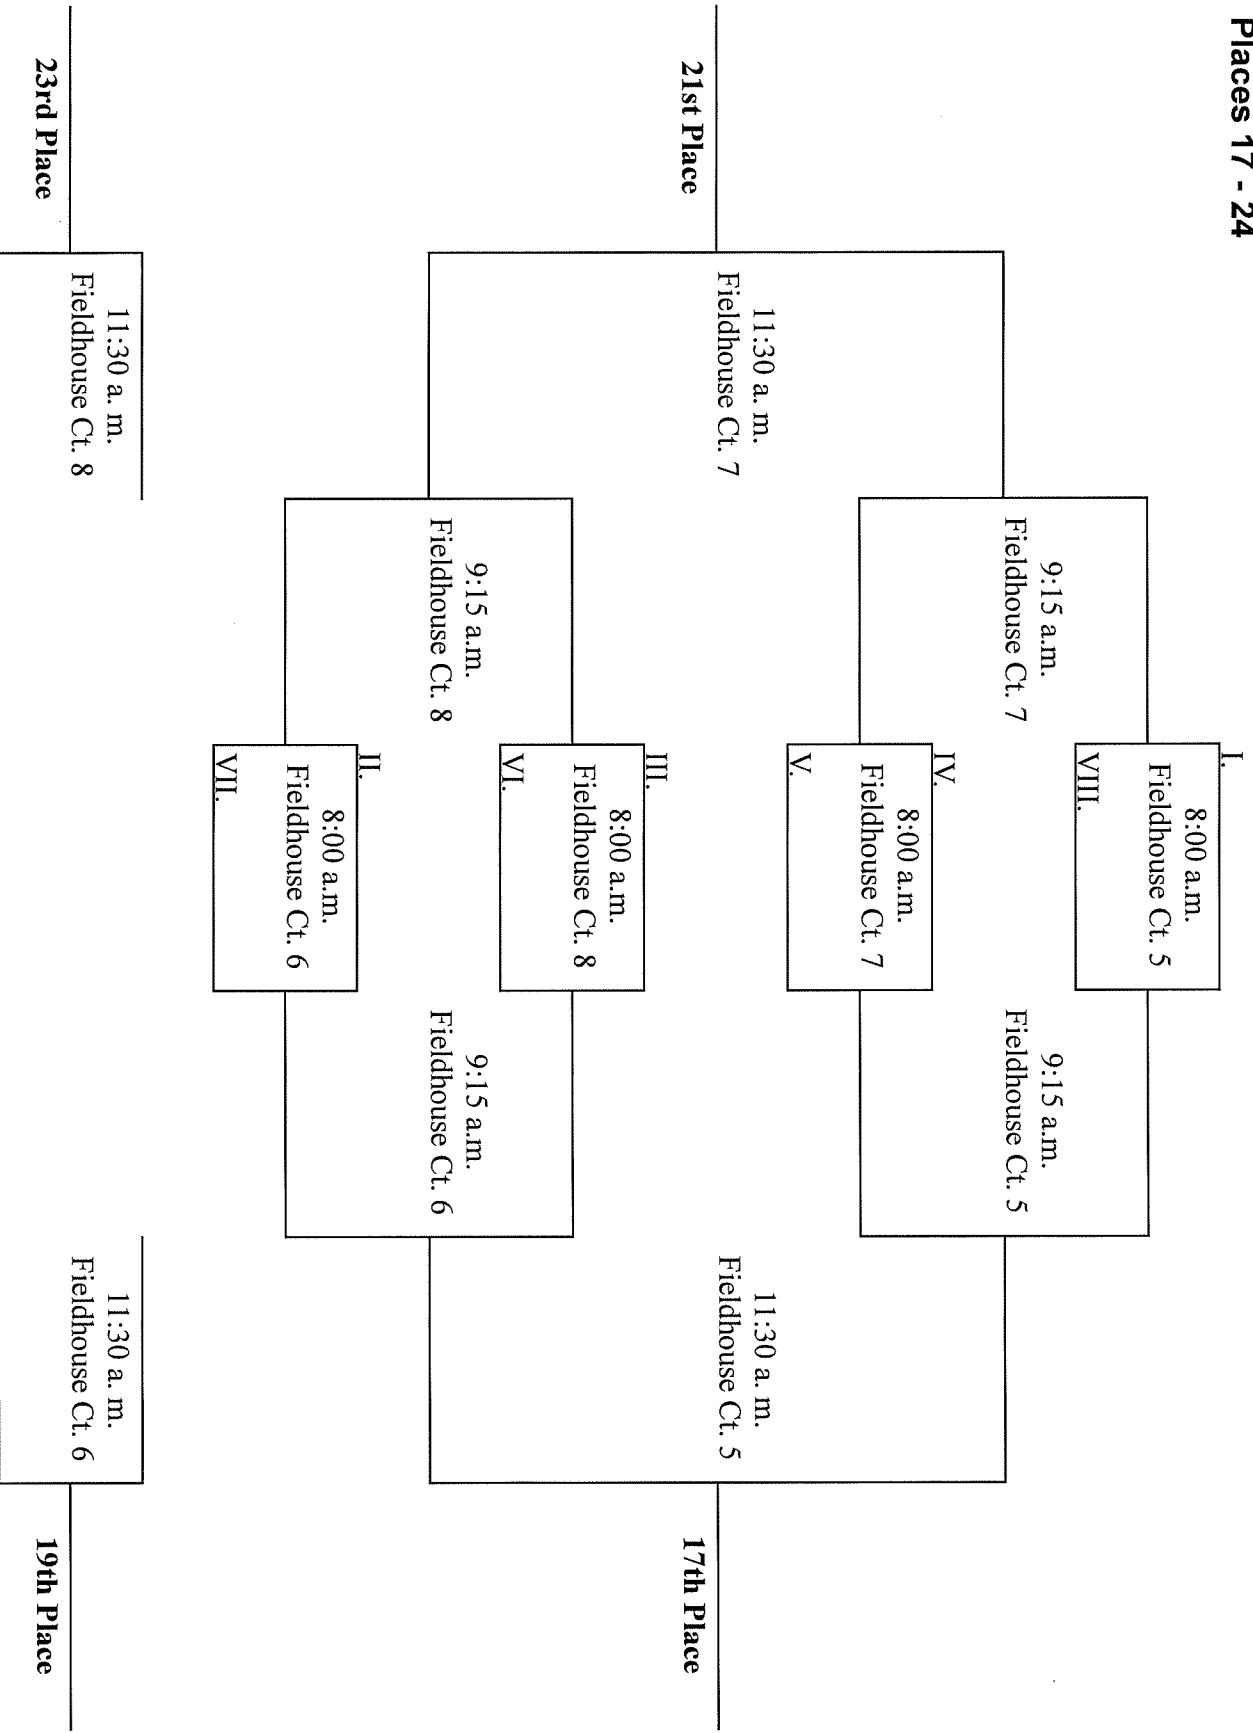

2021 Autumnfest Friday Schedule

Match Times & Assignments	at Glenbard East	at Glenbard East	at St. Charles East
5:00 p.m. #1 vs. #3	POOL 1 - WEST GYM	POOL 2 - FIELDHOUSE CRT 5	POOL 5 - CRT 1
6:00 p.m. #2 vs. #3	POOL 6 - EAST GYM	POOL 4 - FIELDHOUSE CRT 6	POOL 3 - CRT 2
7:00 p.m. #1 vs. #2		POOL 7 - FIELDHOUSE CRT 7	
		POOL 8 - FIELDHOUSE CRT 8	

	<u>POOL 1</u>	<u>POOL 2</u>	<u>POOL 3</u>	<u>POOL 4</u>
#1	1 - Mother McAuley	2 - Benet Academy	3 - Wheaton Warrenville South	4 - Belvidere North
#2	16 - Lemont	15 - Providence Catholic	14 - Huntley	13 - Oak Park River Forest
#3	17 - Prairie Ridge	18 - Naperville Central	19 - West Aurora	20 - Glenbard South

	<u>POOL 5</u>	<u>POOL 6</u>	<u>POOL 7</u>	<u>POOL 8</u>
#1	5 - Crystal Lake South	6 - Hononegah	7 - Normal Community	8 - Barrington
#2	12 - St. Charles East	11 - Joliet Catholic	10 - Downers Grove North	9 - Glenbard West
#3	21 - Schaumburg	22 - Glenbard East	23 - Geneva	24 - Waubonsie Valley

Bronze
Places 17 - 24

**Silver
Places 9 - 16**

**Gold
Places 1 - 8**