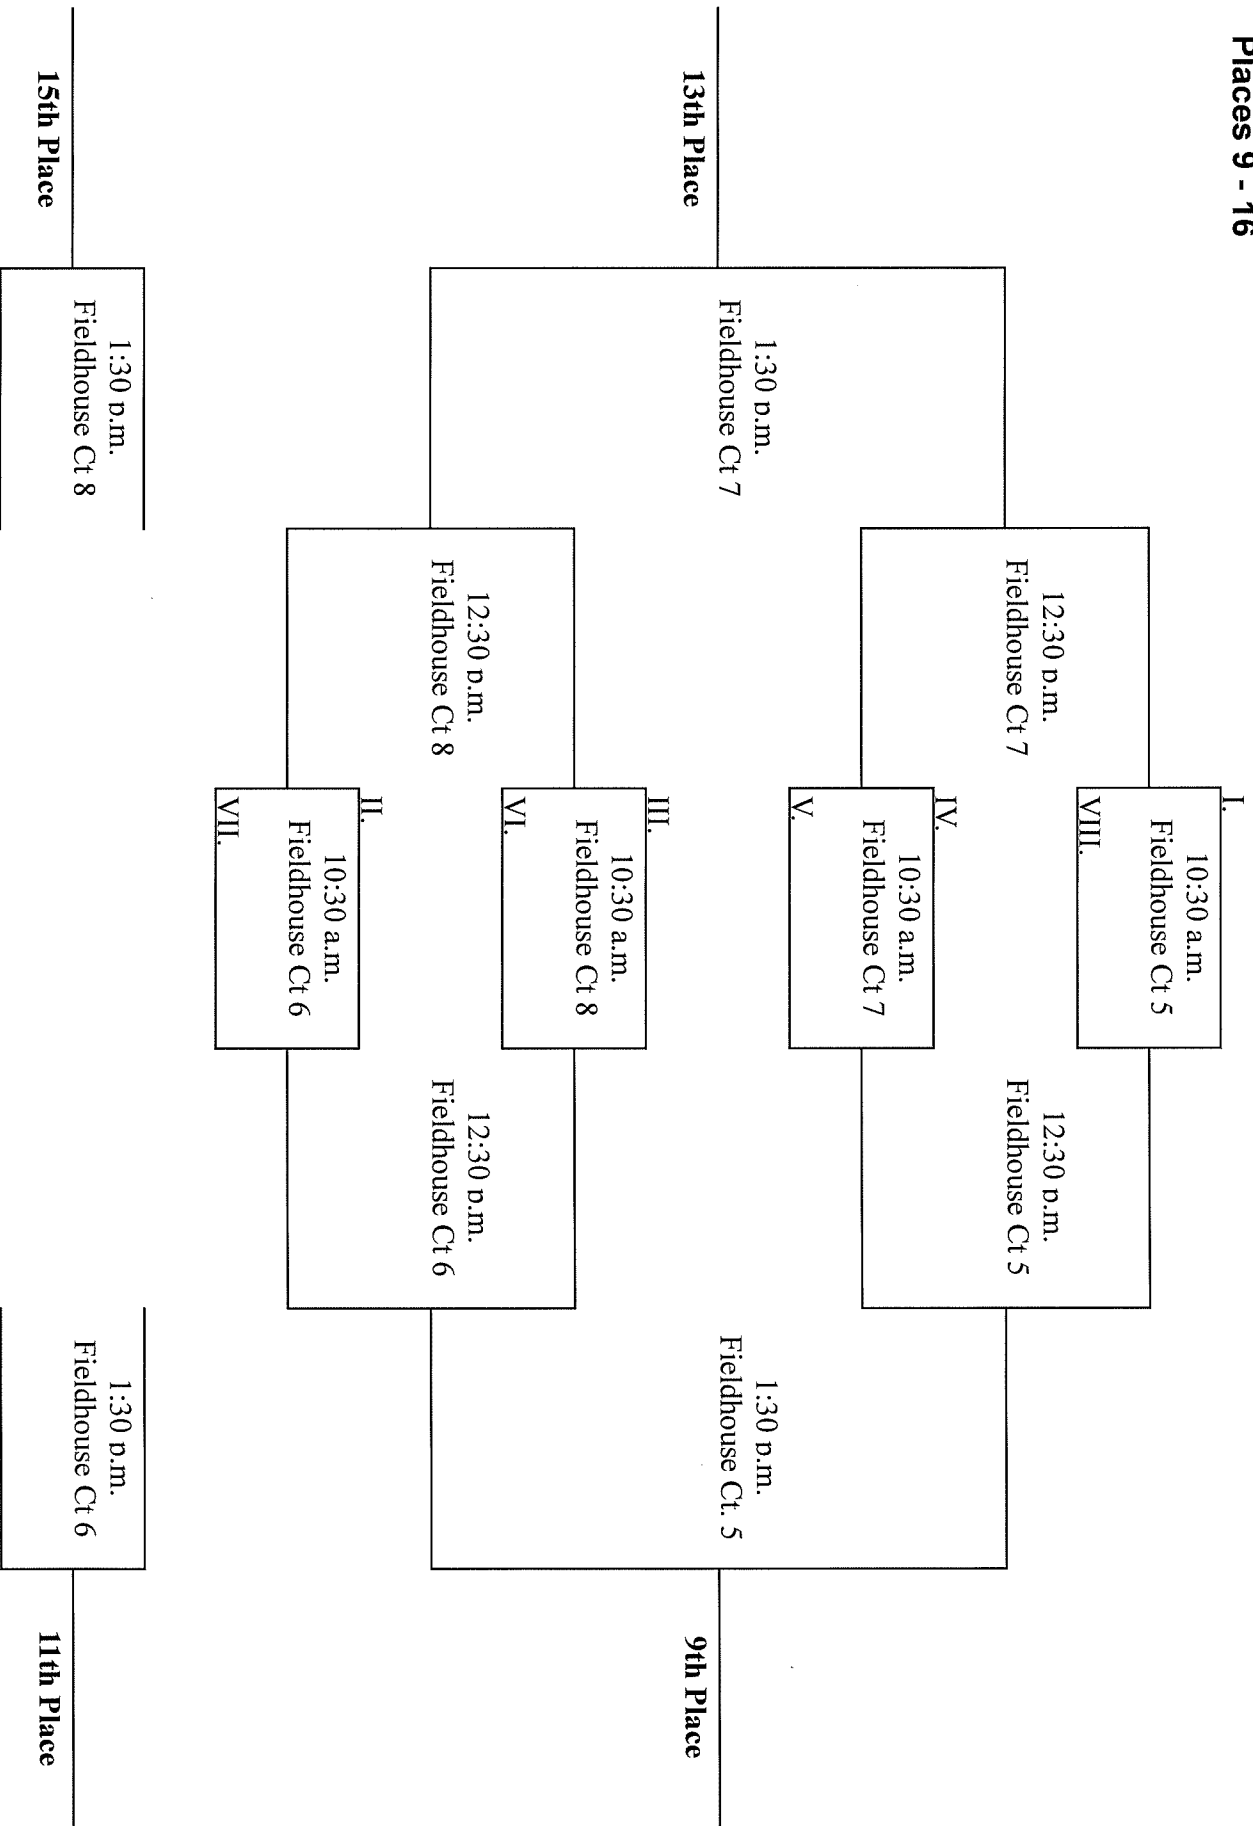

2021 Autumnfest Friday Schedule

Match Times & Assignments	at Glenbard East	at Glenbard East	at St. Charles East
5:00 p.m. #1 vs. #3	POOL 1 - WEST GYM	POOL 2 - FIELDHOUSE CRT 5	POOL 5 - CRT 1
6:00 p.m. #2 vs. #3	POOL 6 - EAST GYM	POOL 4 - FIELDHOUSE CRT 6	POOL 3 - CRT 2
7:00 p.m. #1 vs. #2		POOL 7 - FIELDHOUSE CRT 7	
		POOL 8 - FIELDHOUSE CRT 8	

	<u>POOL 1</u>	<u>POOL 2</u>	<u>POOL 3</u>	<u>POOL 4</u>
#1	1 - Mother McAuley	2 - Benet Academy	3 - Wheaton Warrenville South	4 - Belvidere North
#2	16 - Lemont	15 - Providence Catholic	14 - Huntley	13 - Oak Park River Forest
#3	17 - Prairie Ridge	18 - Naperville Central	19 - West Aurora	20 - Glenbard South

	<u>POOL 5</u>	<u>POOL 6</u>	<u>POOL 7</u>	<u>POOL 8</u>
#1	5 - Crystal Lake South	6 - Hononegah	7 - Normal Community	8 - Barrington
#2	12 - St. Charles East	11 - Joliet Catholic	10 - Downers Grove North	9 - Glenbard West
#3	21 - Schaumburg	22 - Glenbard East	23 - Geneva	24 - Waubonsie Valley

Bronze
Places 17 - 24

**Silver
Places 9 - 16**

**Gold
Places 1 - 8**