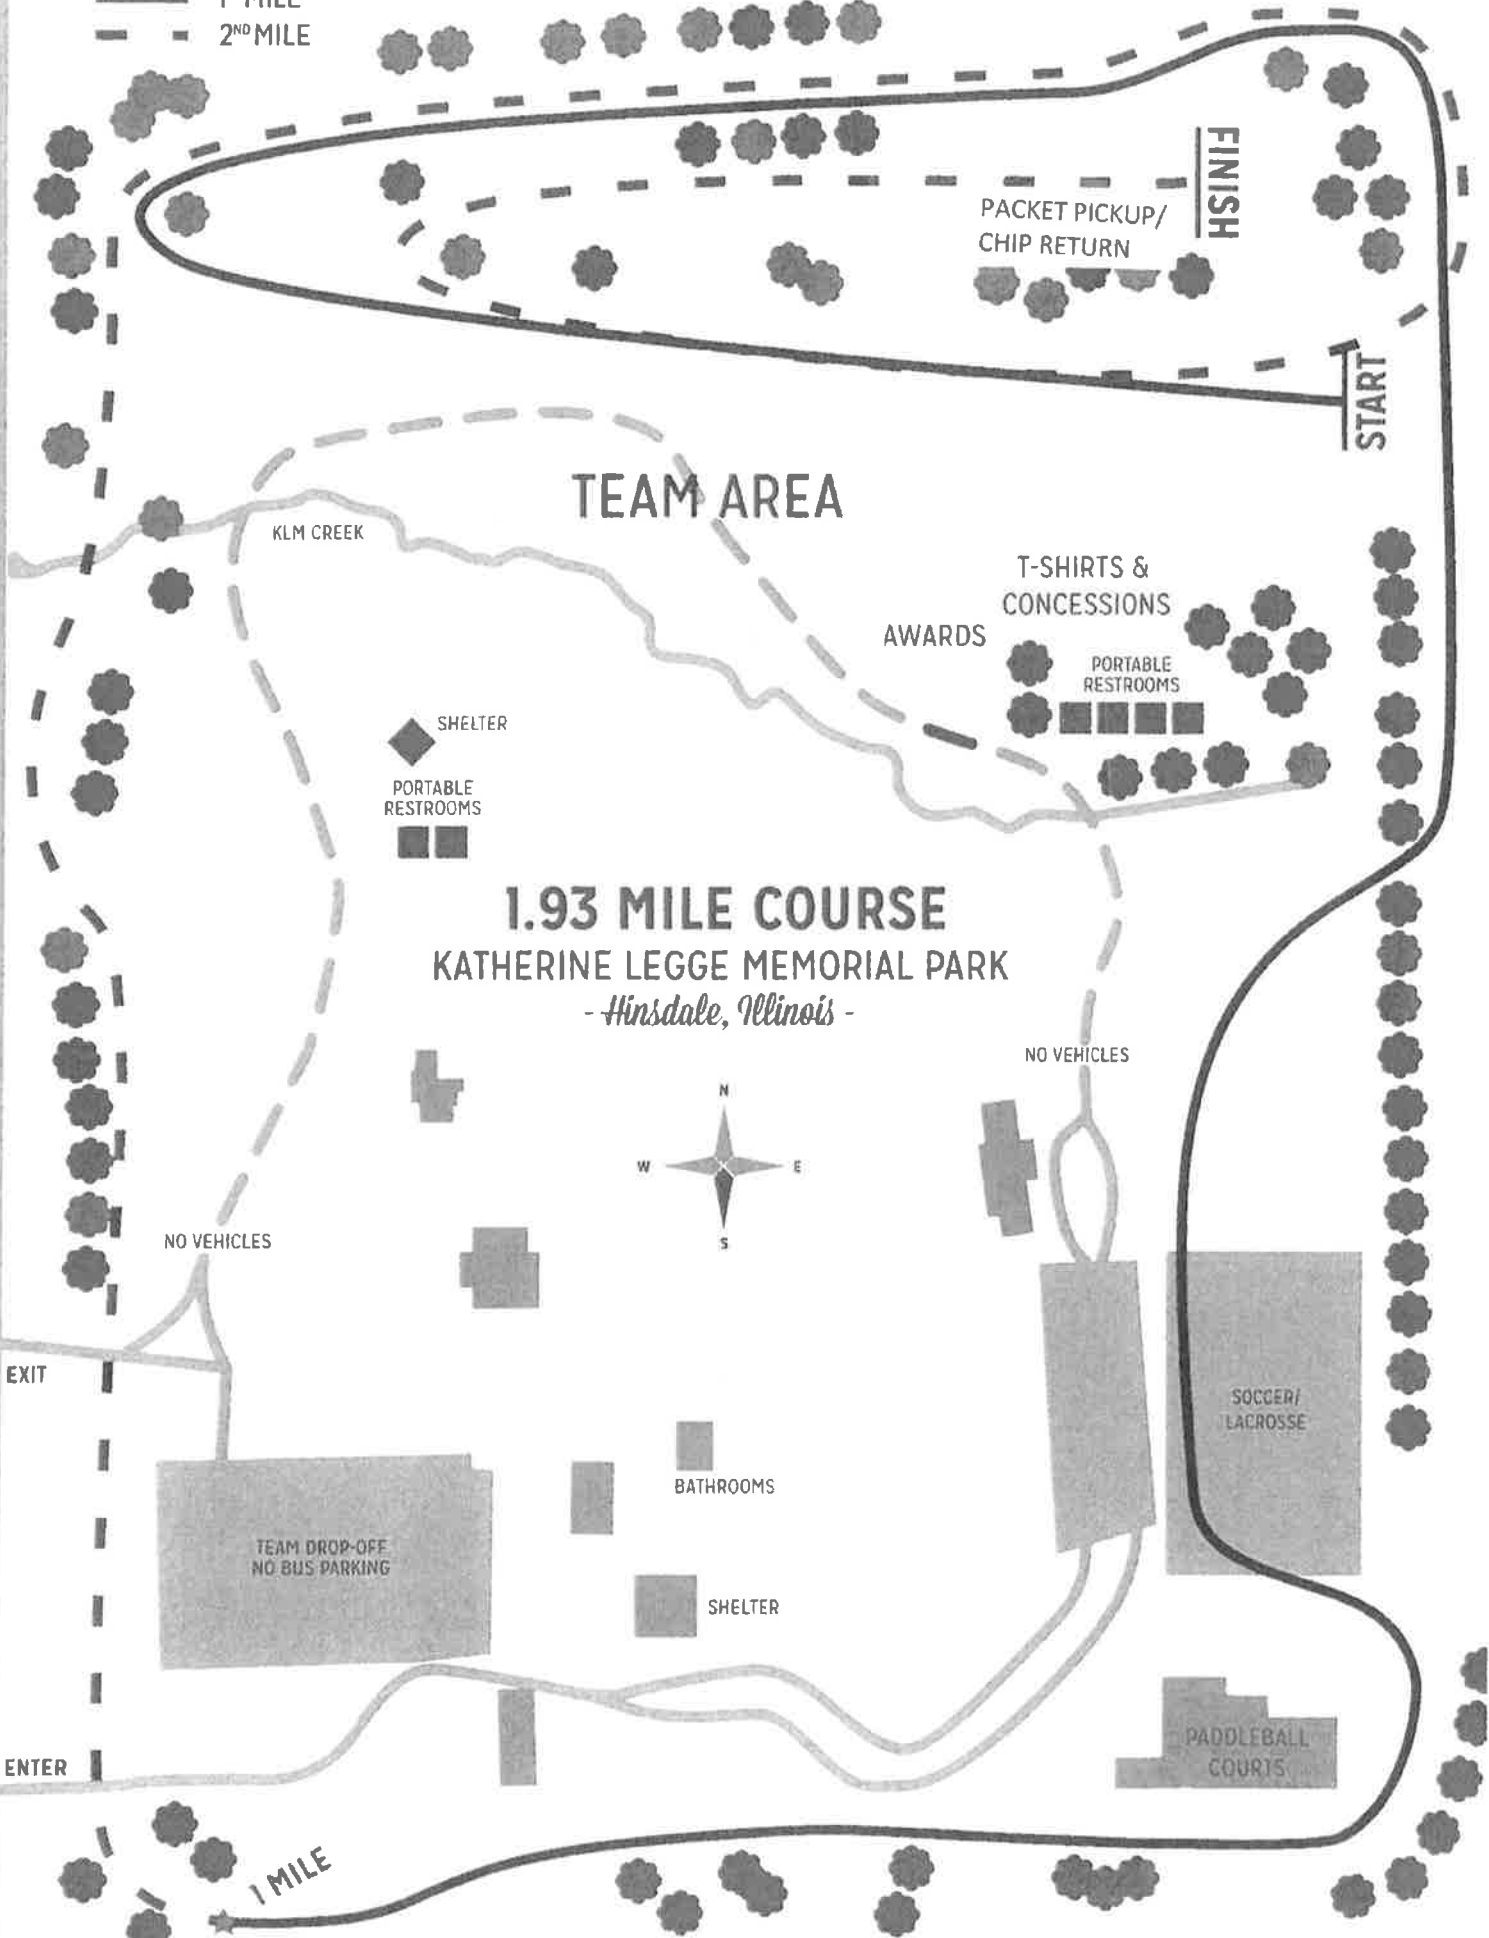

- 1ST MILE
- - - 2ND MILE
- ... 3RD MILE

SOUTH COUNTY LINE ROAD

TEAM AREA

3.0 MILE COURSE
 KATHERINE LEGGE MEMORIAL PARK
- Hinsdale, Illinois -

FINISH
 PACKET PICKUP/
 CHIP RETURN

START

KLM CREEK

T-SHIRTS &
 CONCESSIONS

TEAM AREA

1.93 MILE COURSE KATHERINE LEGGE MEMORIAL PARK - Hinsdale, Illinois -

FINISH

START

KLM CREEK

T-SHIRTS & CONCESSIONS

AWARDS

PORTABLE RESTROOMS