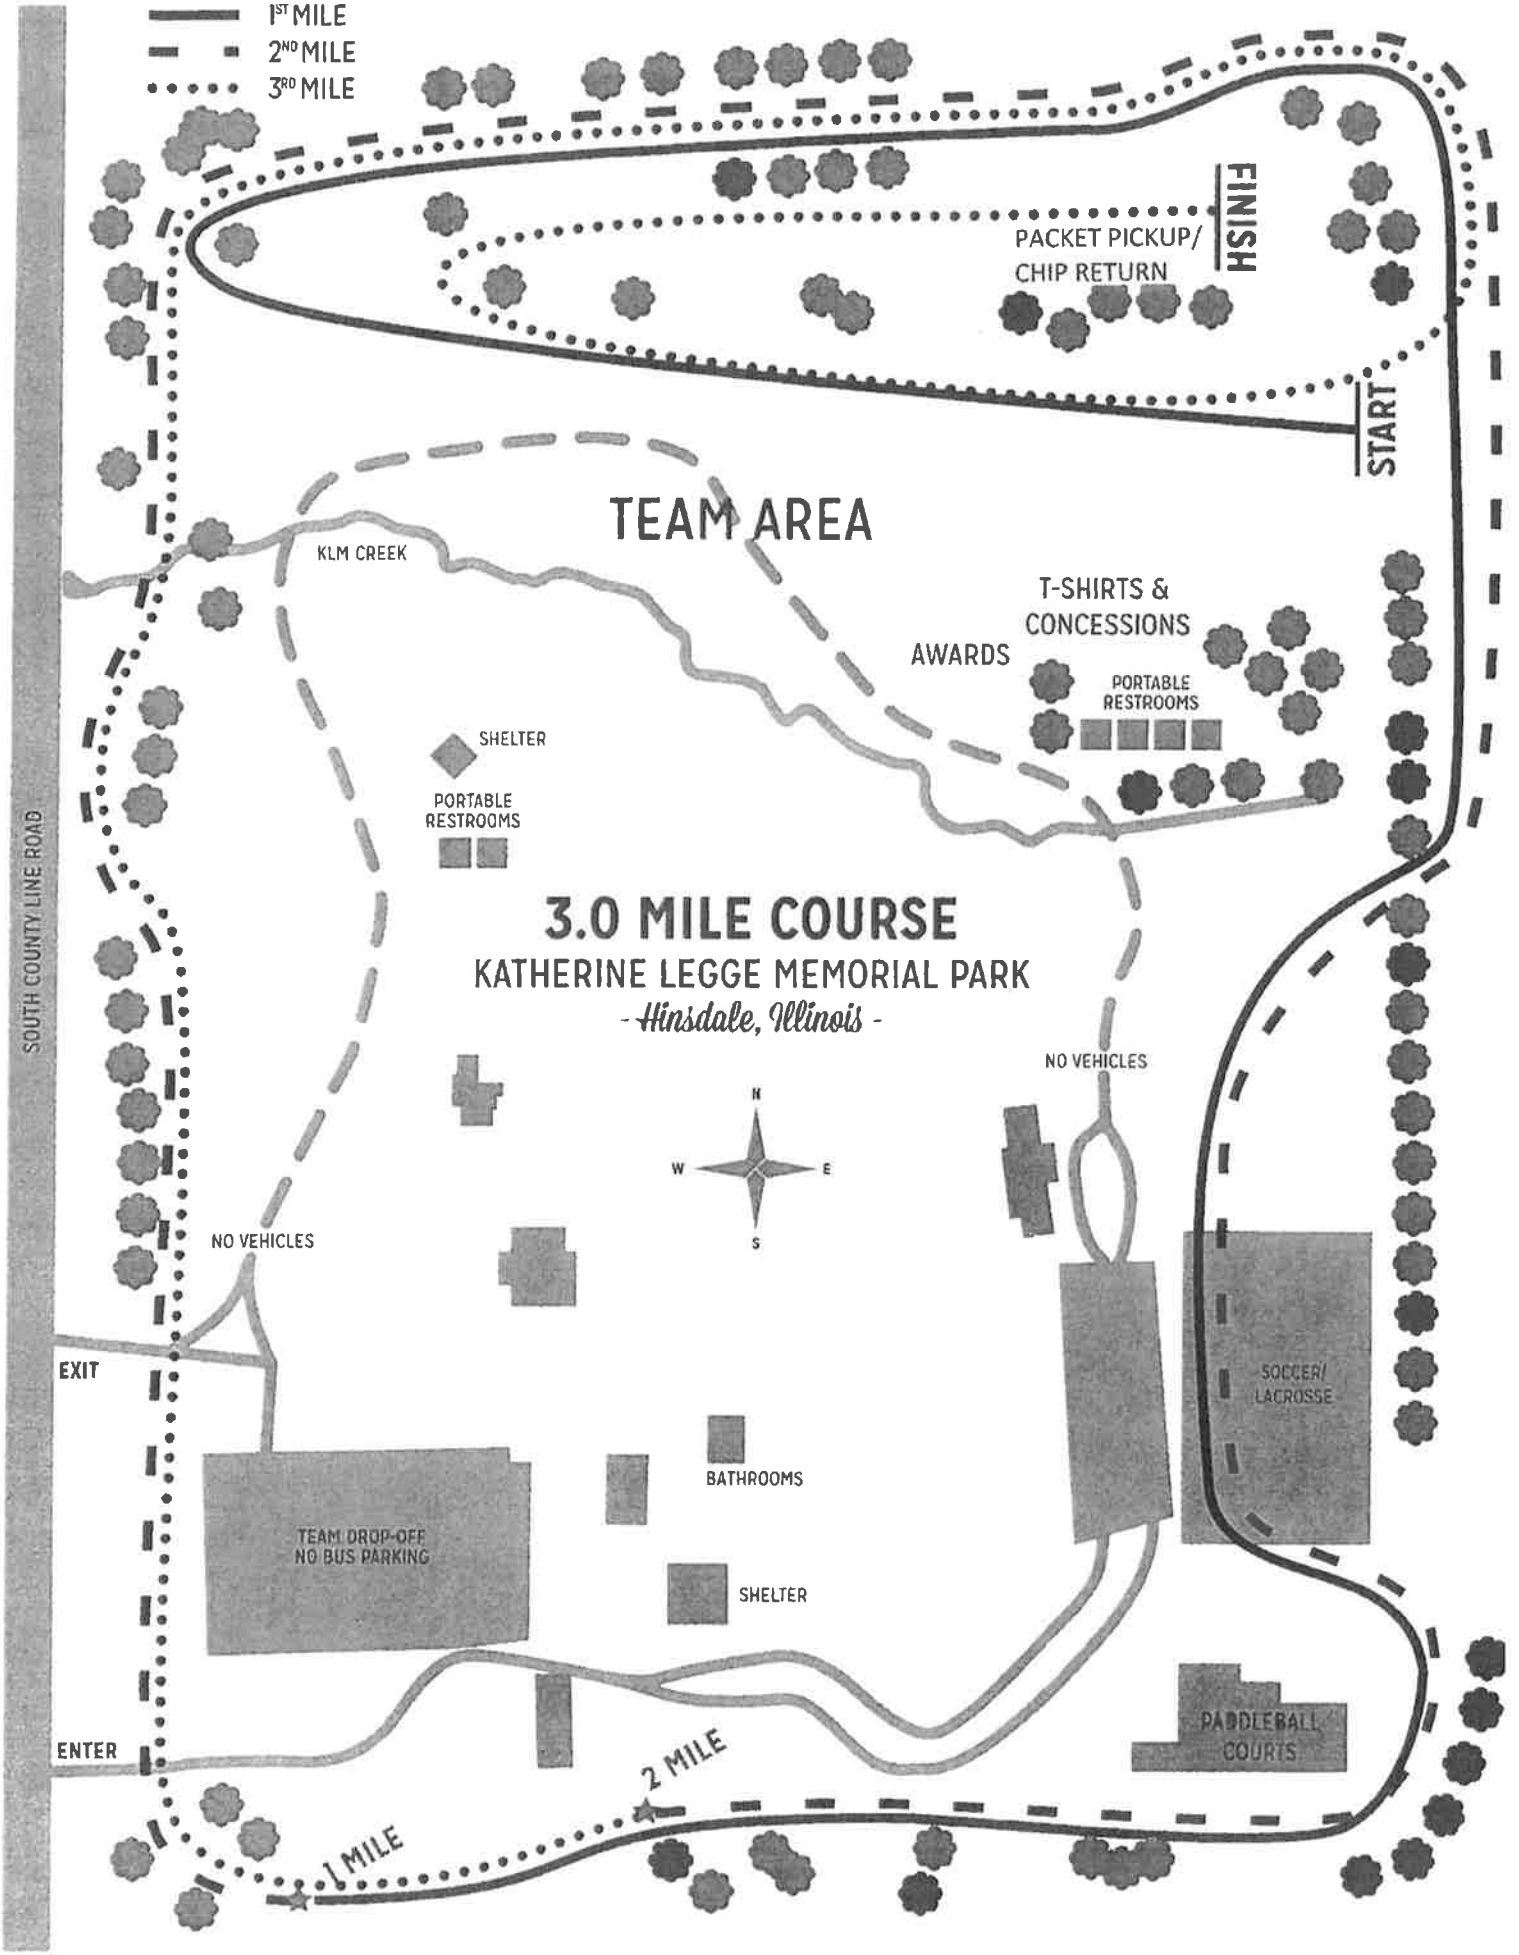

- 1ST MILE
- - - 2ND MILE
- ... 3RD MILE

SOUTH COUNTY LINE ROAD

TEAM AREA

3.0 MILE COURSE
 KATHERINE LEGGE MEMORIAL PARK
- Hinsdale, Illinois -

FINISH
 PACKET PICKUP/
 CHIP RETURN

START

KLM CREEK

T-SHIRTS &
 CONCESSIONS

TEAM AREA

1.93 MILE COURSE KATHERINE LEGGE MEMORIAL PARK - Hinsdale, Illinois -

FINISH

START

KLM CREEK

T-SHIRTS & CONCESSIONS

AWARDS

PORTABLE RESTROOMS