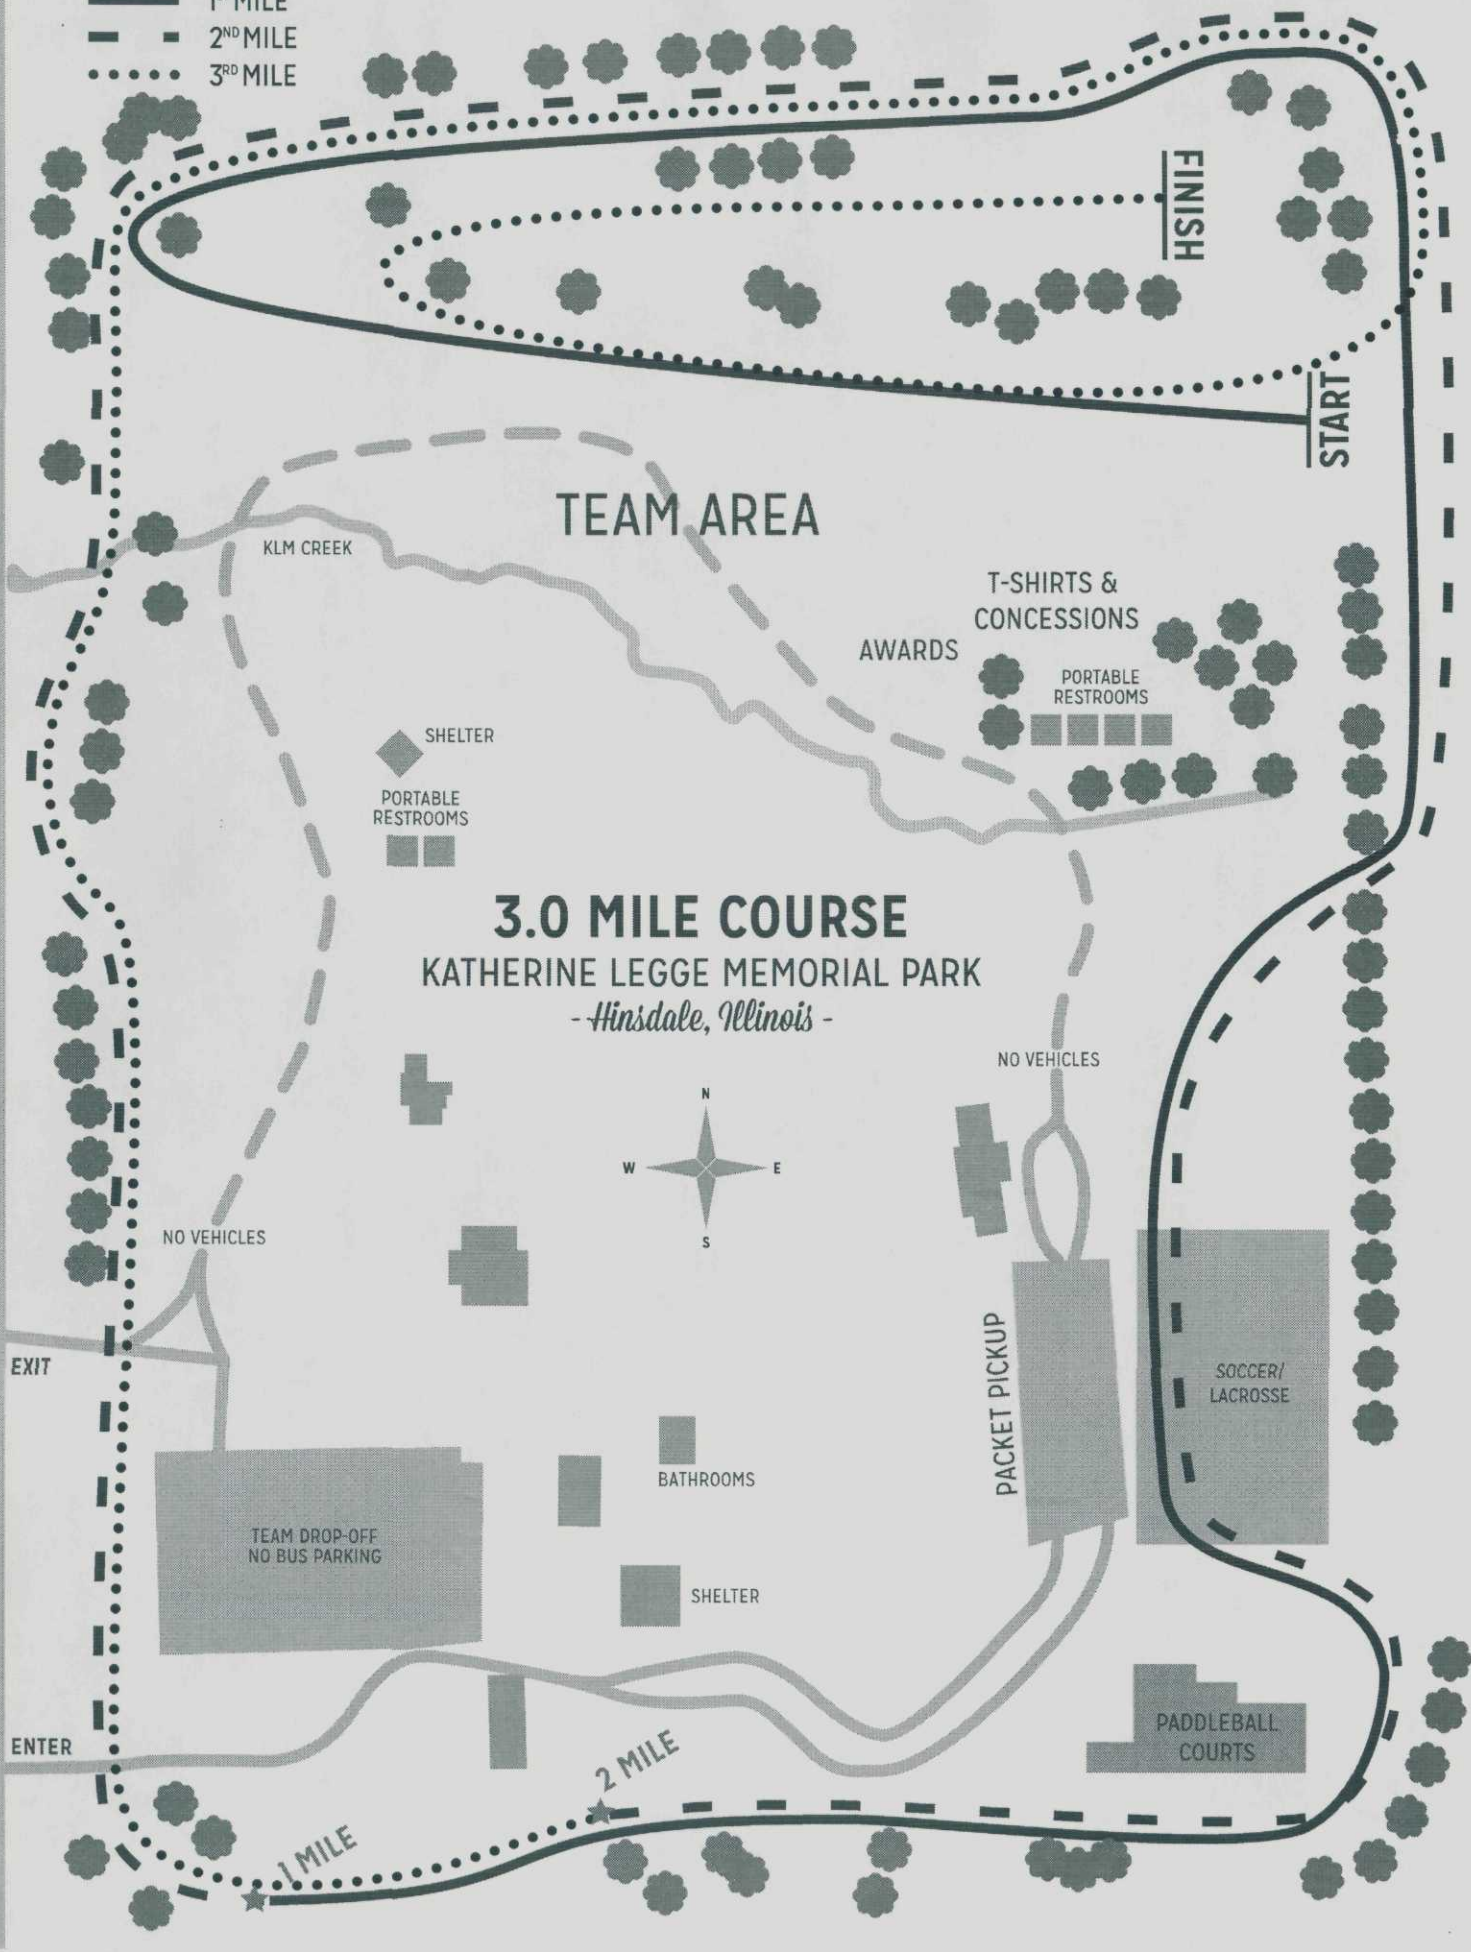

- 1ST MILE
- - - 2ND MILE
- ... 3RD MILE

SOUTH COUNTY LINE ROAD

TEAM AREA

3.0 MILE COURSE
KATHERINE LEGGE MEMORIAL PARK
- Hinsdale, Illinois -

FINISH

START

KLM CREEK

T-SHIRTS & CONCESSIONS

BATHROOMS

SHELTER

TEAM DROP-OFF
NO BUS PARKING

PADDLEBALL
COURTS

2 MILE

1 MILE

EXIT

ENTER