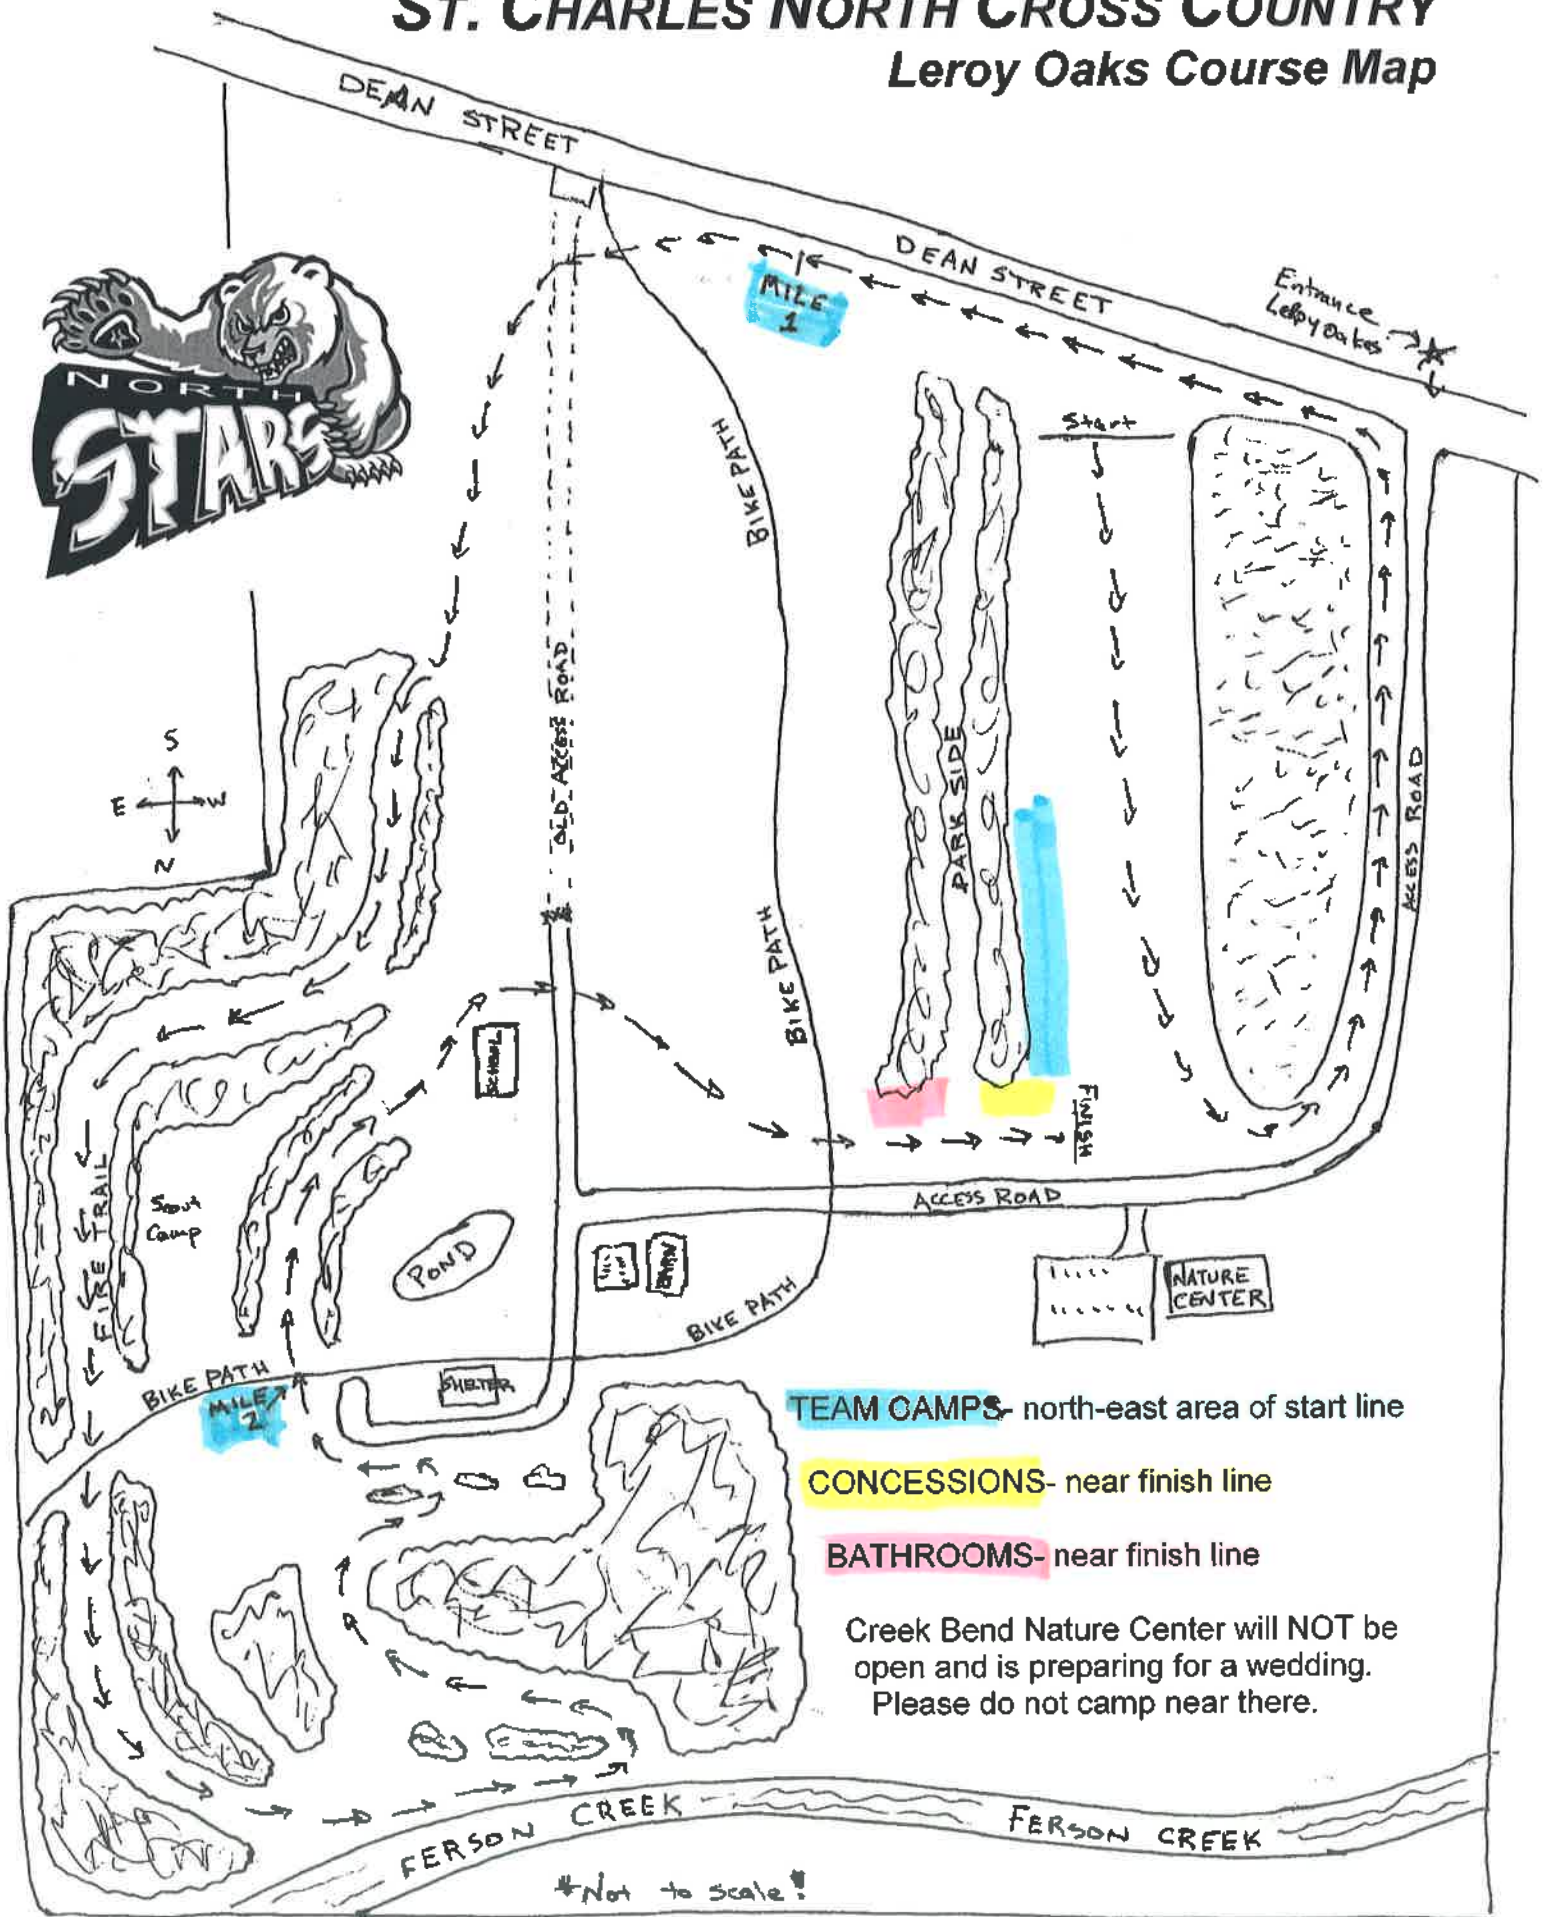

ST. CHARLES NORTH CROSS COUNTRY Leroy Oaks Course Map

TEAM CAMPS- north-east area of start line

CONCESSIONS- near finish line

BATHROOMS- near finish line

Creek Bend Nature Center will NOT be open and is preparing for a wedding. Please do not camp near there.

*Not to scale!