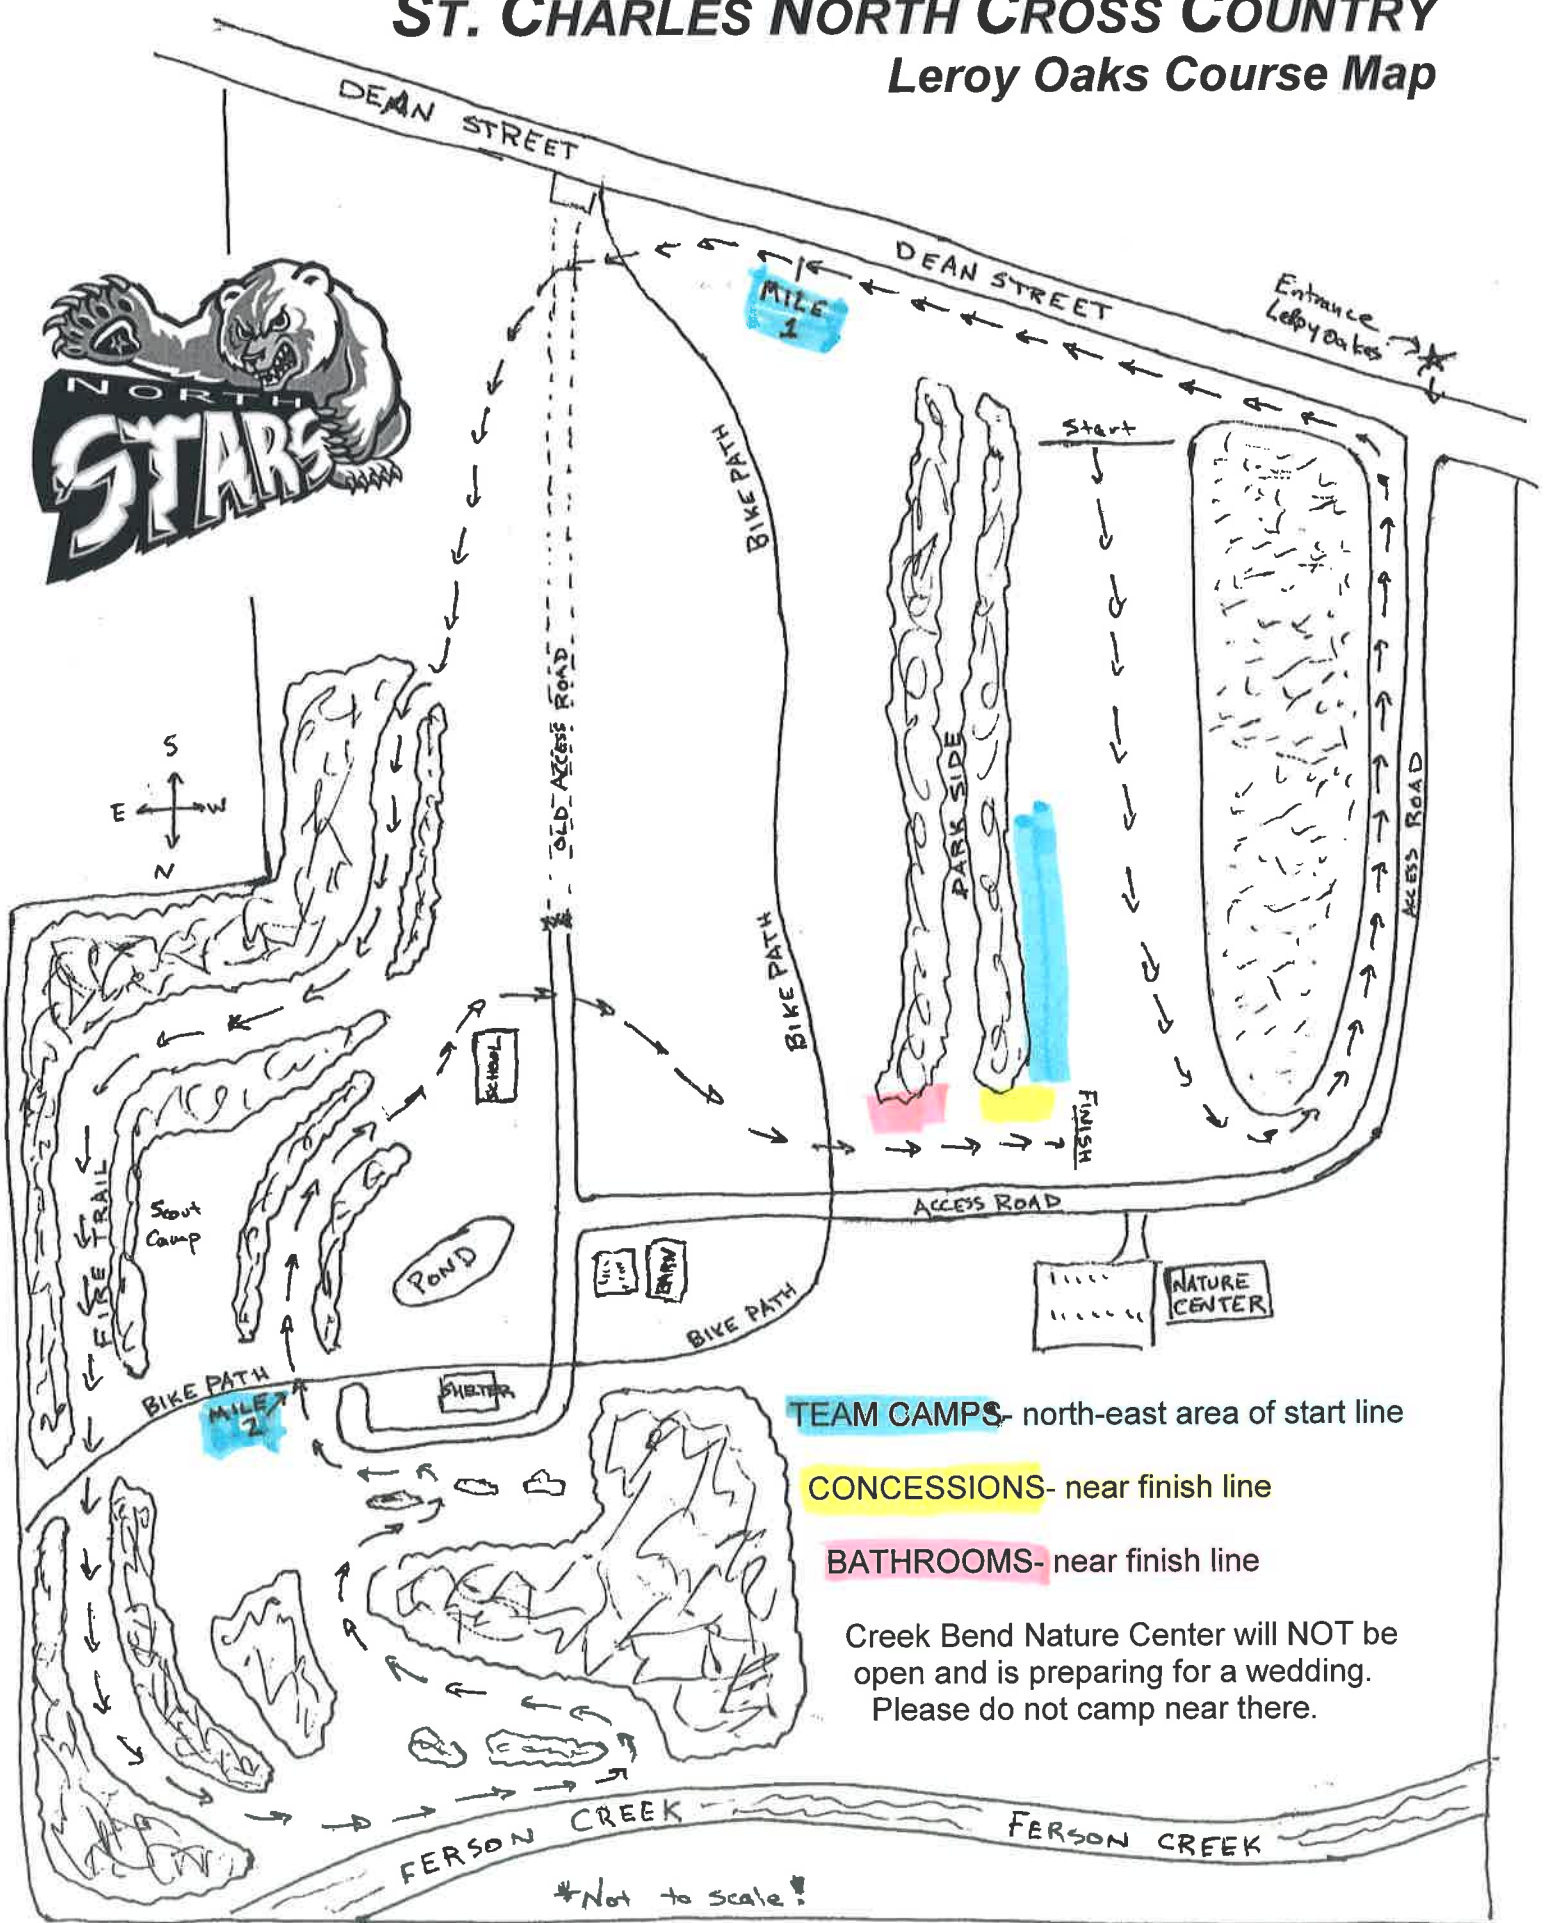

# ST. CHARLES NORTH CROSS COUNTRY Leroy Oaks Course Map

**TEAM CAMPS**- north-east area of start line

**CONCESSIONS**- near finish line

**BATHROOMS**- near finish line

Creek Bend Nature Center will NOT be open and is preparing for a wedding. Please do not camp near there.

\*Not to scale!