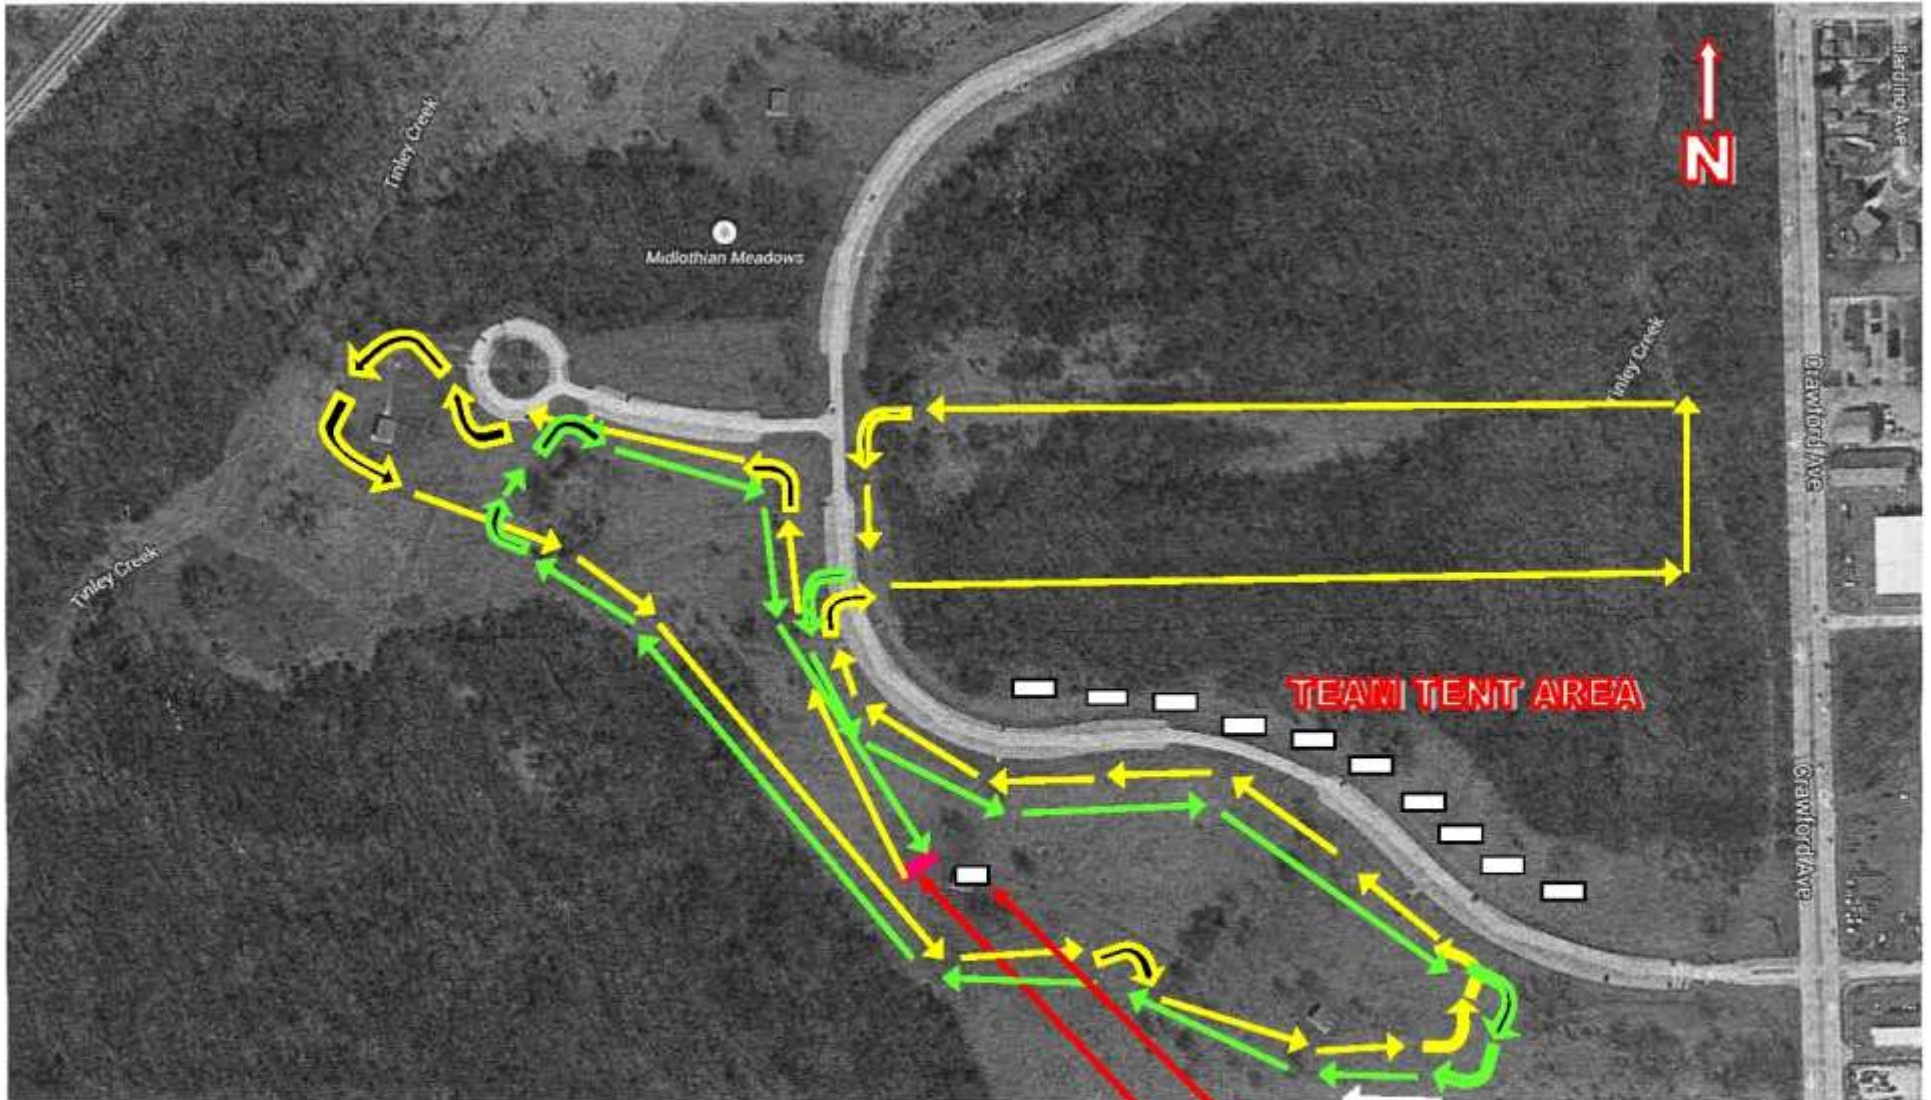

Midlothian Meadows Cross Country Course – 3.00 Miles

FOREST PRESERVE DISTRICT
OF COOK COUNTY
TINLEY CREEK TRAIL SYSTEM
Midlothian Meadows
15500 S. Pulaski Road
Chicago, IL 60445

SCORING AREA
START / FINISH

TEAM AREAS / TENT ONLY ALLOWED NOR JH OF ROAD

BE SURE TO CLEAN ALL TEAM AREAS AND DISPOSE OF WASTE IN GARBAGE RECEPTILES