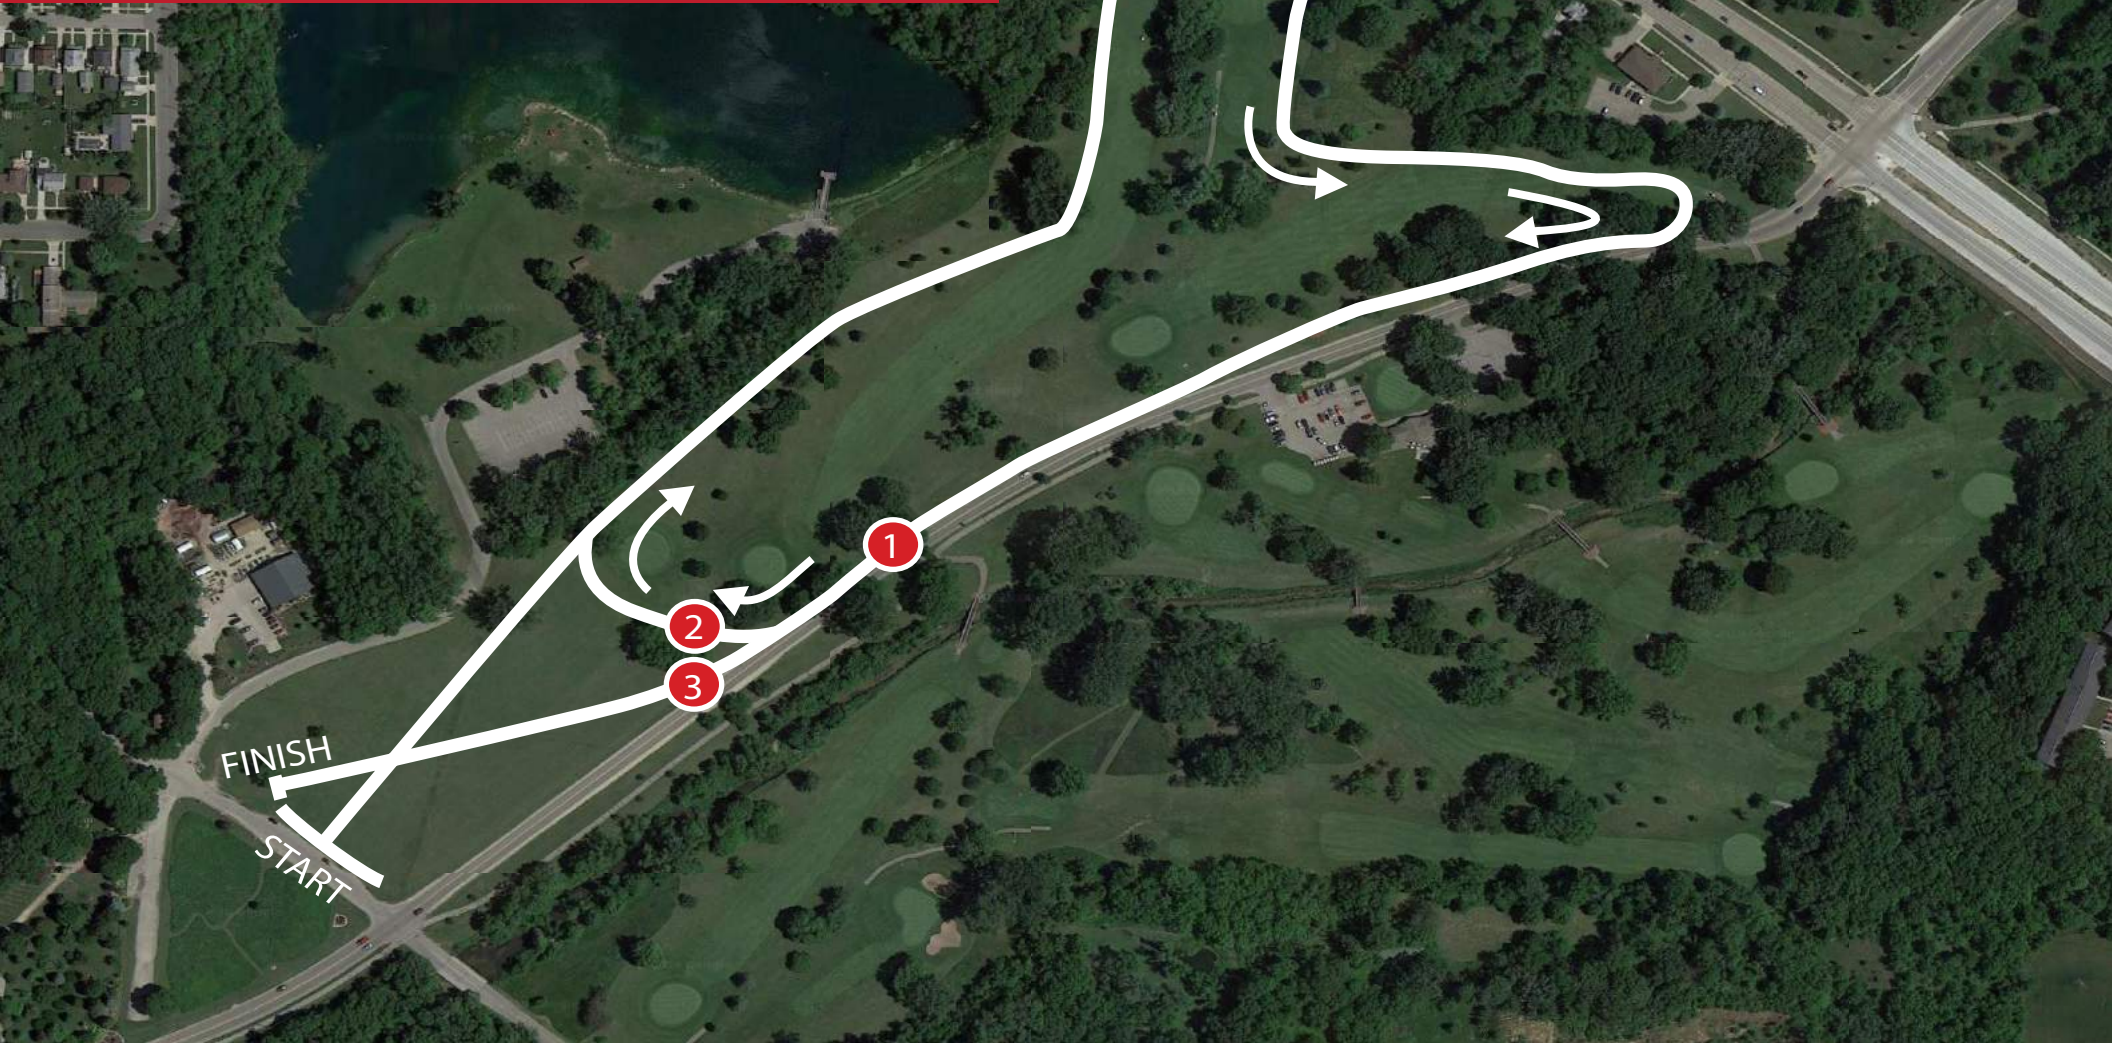

# Midwest Invitational

Blackhawk Golf Course  
Janesville, Wisconsin

5,000 meter Course Map

Elevation Profile With Elevation Measured Relative The Lowest Elevation On The Course