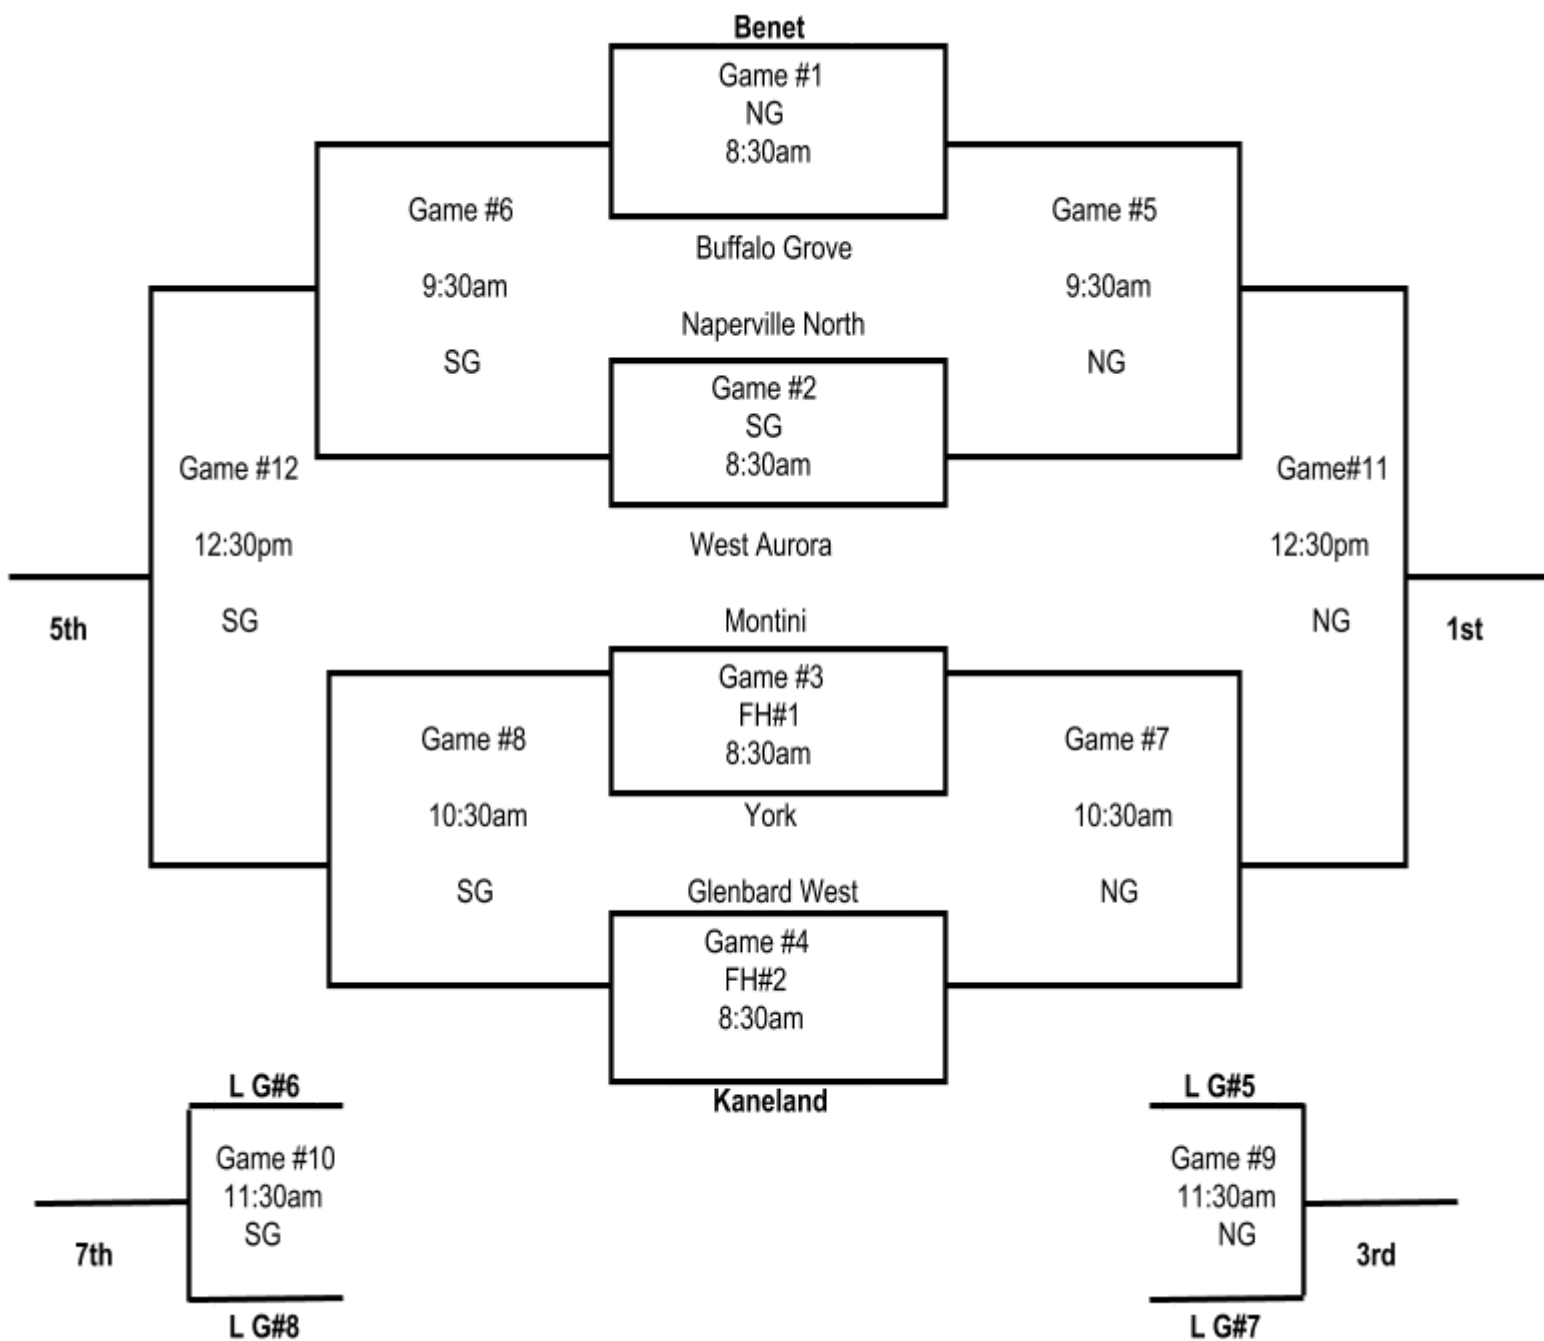

Blue and Gold Divisions for Saturday

Gold Division

Blue Division

Fieldhouse #1

- 9:30** St. Viator vs Romeoville
- 10:30** St. Viator vs Wheaton North
- 11:30** Glenbard South vs Wheaton North
- 12:30** St. Viator vs DeKalb

Fieldhouse #2

- Glenbard South vs DeKalb
- Romeoville vs Glenbard South
- Romeoville vs DeKalb