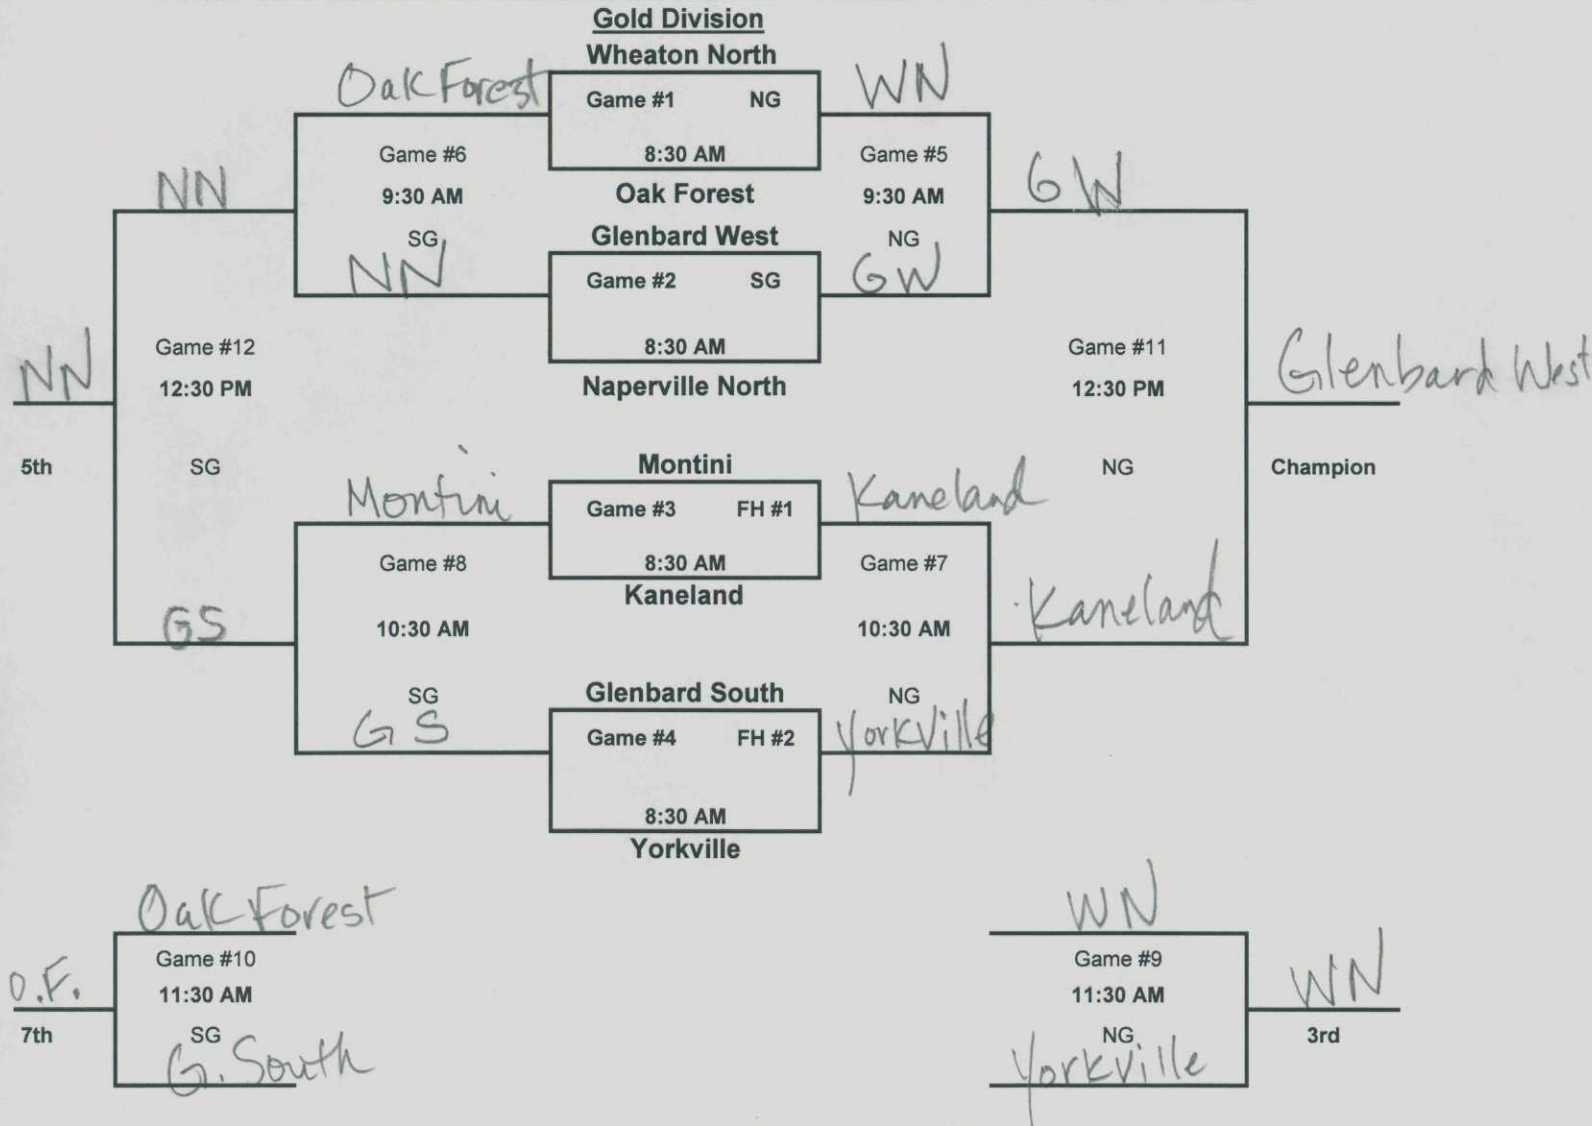

WHEATON NORTH HIGH SCHOOL 2015 BLUE & GOLD VOLLEYBALL TOURNAMENT

POOL A (NG)

1. Wheaton North
2. Kaneland
3. Lincoln Park

POOL B (SG)

1. Glenbard West
2. Yorkville
3. St. Viator

POOL C (FH-1)

1. Montini
2. Oak Forest
3. Romeoville

POOL D (FH-2)

1. Naperville North
2. Glenbard South
3. Buffalo Grove

***Pool Play 2 set to 25, no cap, Third set to 25 caps at 27

WEDNESDAY, AUGUST 26, 2015 – Pool Play

4:30 PM - 1 vs 2

5:30 PM - 1 vs. 3

6:30 PM - 2 vs. 3

* Will play on all four courts

**If matches end early, we will play immediately after

SATURDAY, AUGUST 29, 2015

Match Play Best of 3, 3rd set to 25 no cap